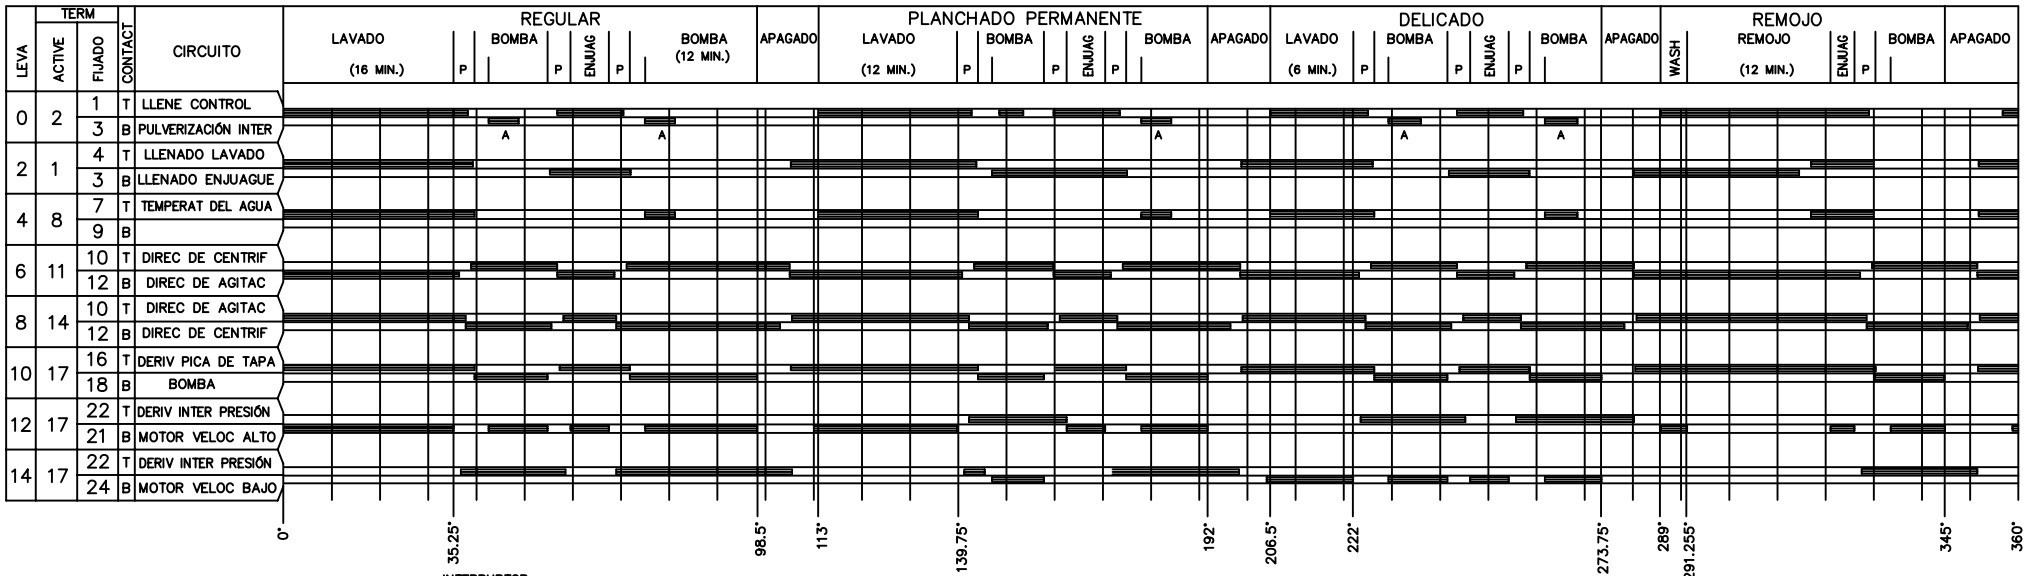

CAUTION: DISCONNECT ELECTRIC CURRENT BEFORE SERVICING

WIRING DIAGRAM
134233800 B

DIAGRAMA DE CONEXIONES
NO DE PIEZA 134233800 B