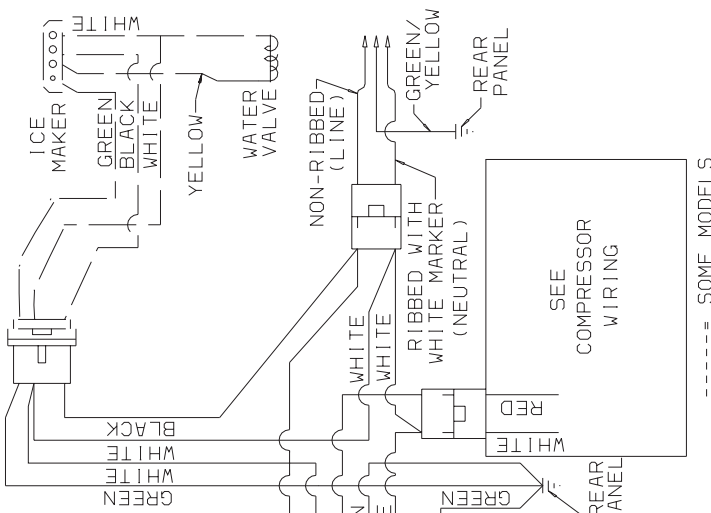

(LINE) (NEUTRAL)

S193832

SEE
RED COMPRESSOR WHITE
WIRING

REFRIGERATOR COMPARTMENT

UNIT COMPARTMENT

COMPRESSOR WIRING

P.T.C. RELAY WITH RUN CAPACITOR

* CAPACITOR IS ONLY USED WITH SOME P.T.C. MODELS.

-----= SOME MODELS