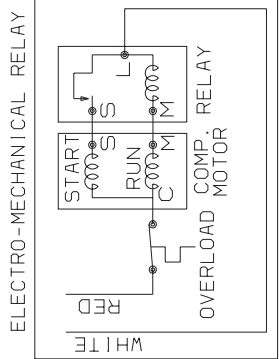

(LINE) (NEUTRAL)

S193832

SEE
RED COMPRESSOR WHITE
WIRING

REFRIGERATOR COMPARTMENT

UNIT COMPARTMENT

COMPRESSOR WIRING

P.T.C. RELAY WITH RUN CAPACITOR

* CAPACITOR IS ONLY USED WITH SOME P.T.C. MODELS.