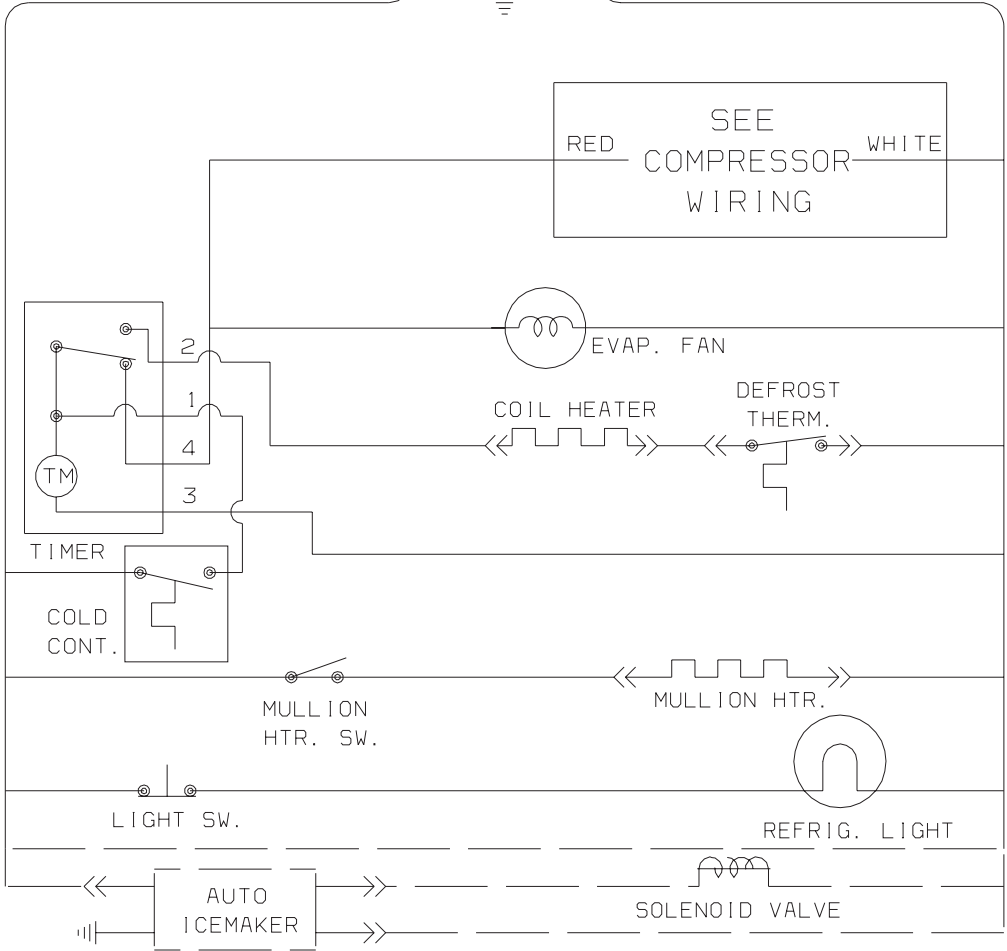

(LINE) (NEUTRAL)

S193832

SEE
RED COMPRESSOR WHITE
WIRING

REFRIGERATOR COMPARTMENT

UNIT COMPARTMENT

COMPRESSOR WIRING

P.T.C. RELAY WITH RUN CAPACITOR

* CAPACITOR IS ONLY USED WITH SOME P.T.C. MODELS.