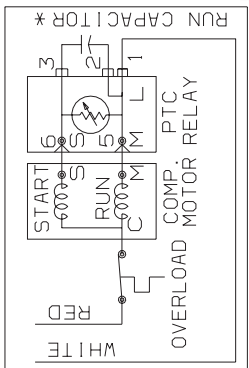

(LINE) (NEUTRAL)

S193832

SEE
RED COMPRESSOR WHITE
WIRING

REFRIGERATOR COMPARTMENT

UNIT COMPARTMENT

COMPRESSOR WIRING

P.T.C. RELAY WITH RUN CAPACITOR

* CAPACITOR IS ONLY USED WITH SOME P.T.C. MODELS.