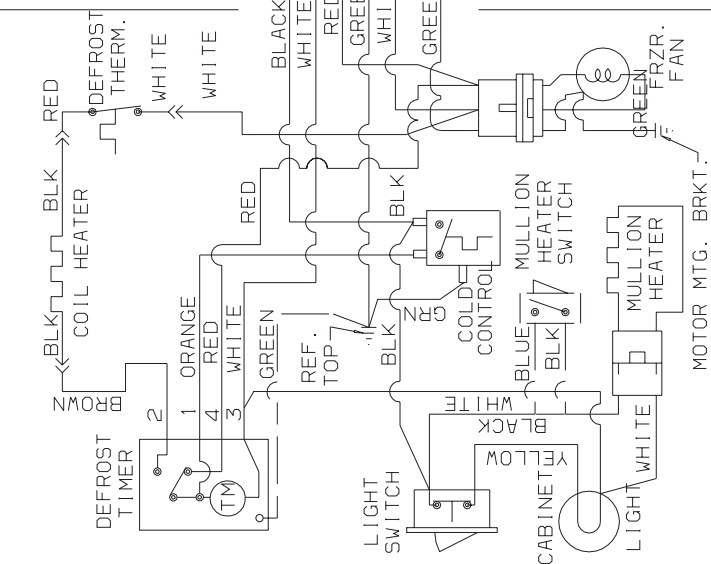

(LINE) (NEUTRAL)

S193832

SEE
RED COMPRESSOR WHITE
WIRING

REFRIGERATOR COMPARTMENT

UNIT COMPARTMENT

COMPRESSOR WIRING

P.T.C. RELAY WITH RUN CAPACITOR

* CAPACITOR IS ONLY USED WITH SOME P.T.C. MODELS.

-----= SOME MODELS