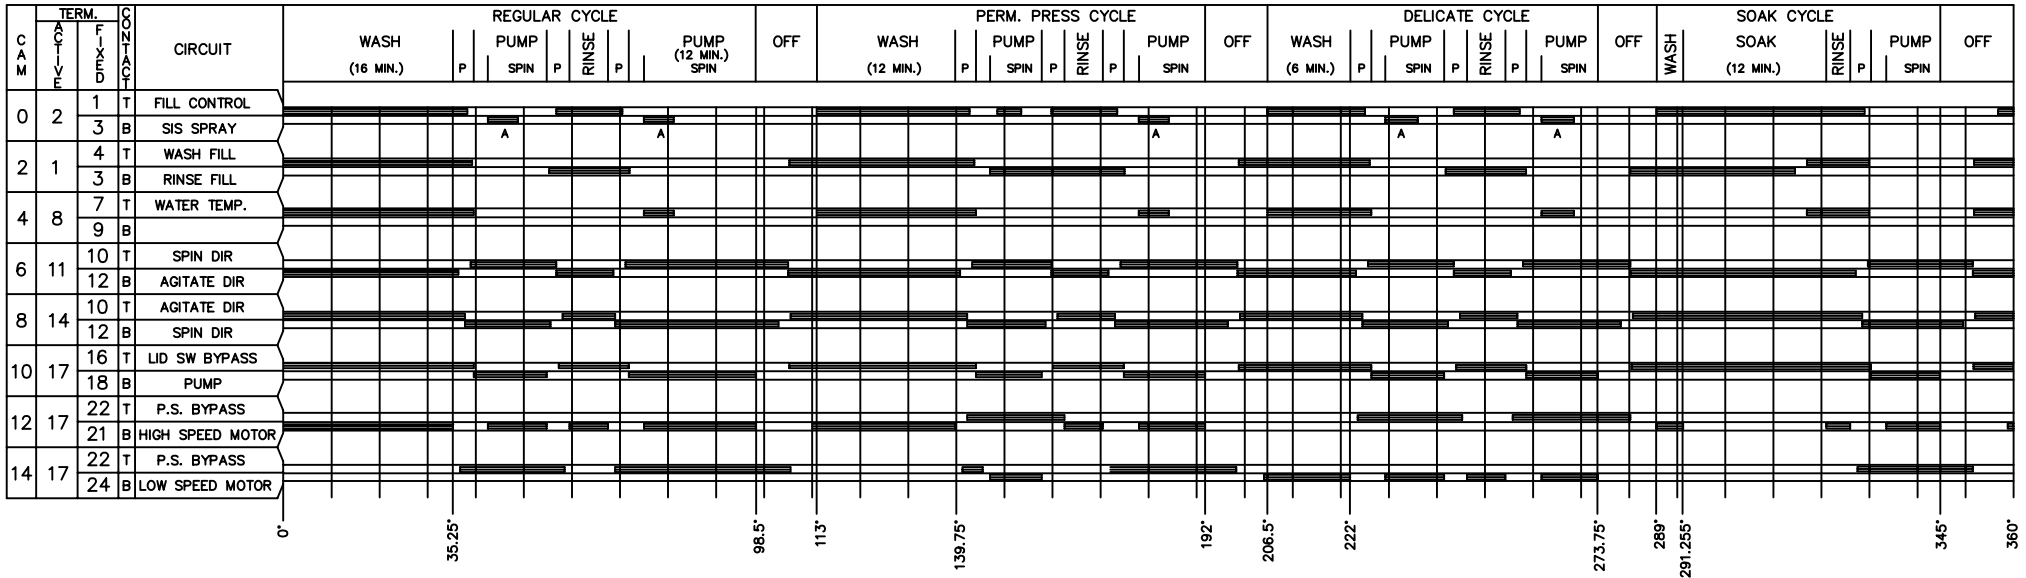

CAUTION: DISCONNECT ELECTRIC CURRENT BEFORE SERVICING

WIRING DIAGRAM
134233800 B

DIAGRAMA DE CONEXIONES
NO DE PIEZA 134233800 B