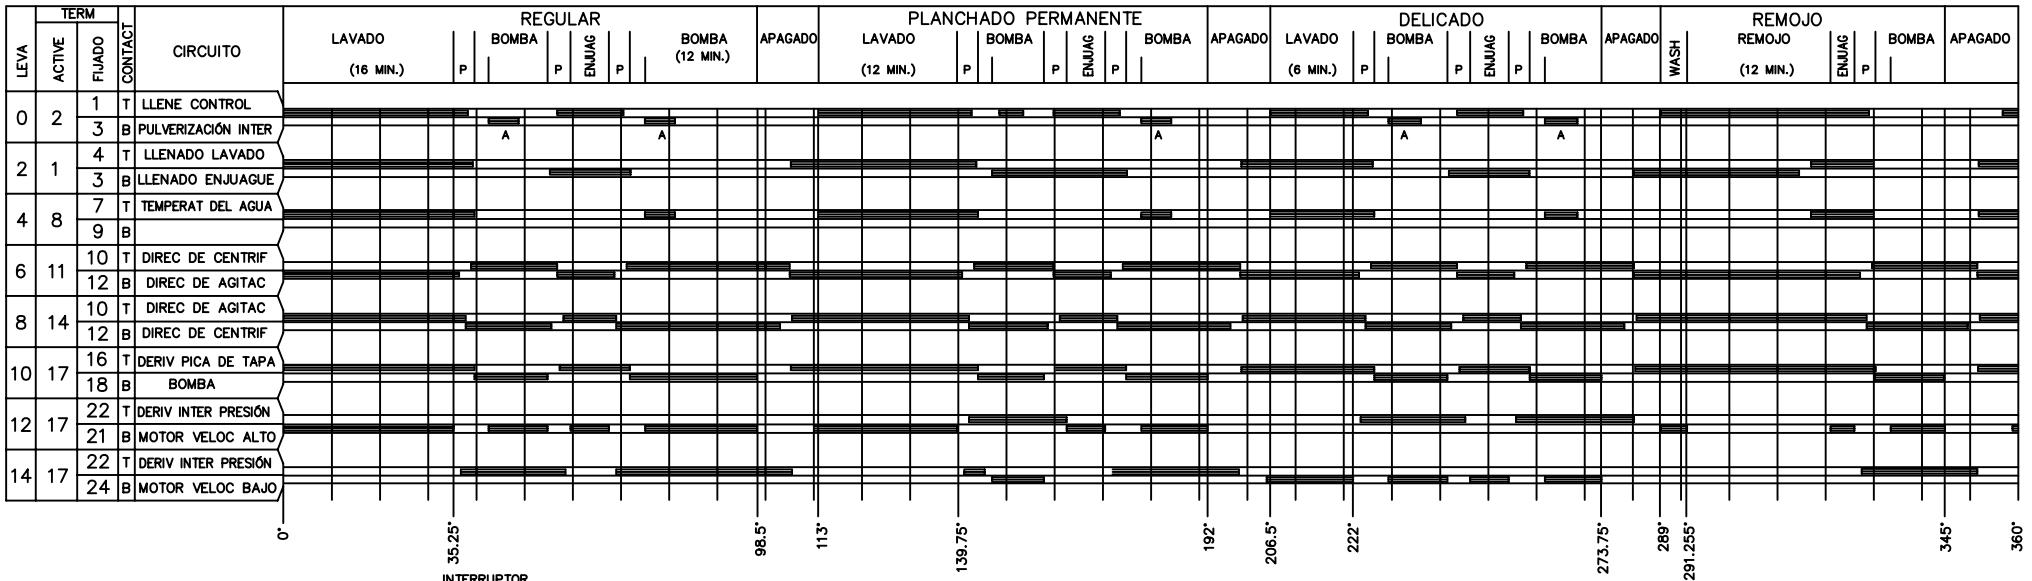

CAUTION: DISCONNECT ELECTRIC CURRENT BEFORE SERVICING

WIRING DIAGRAM
134233800 B

DIAGRAMA DE CONEXIONES
NO DE PIEZA 134233800 B