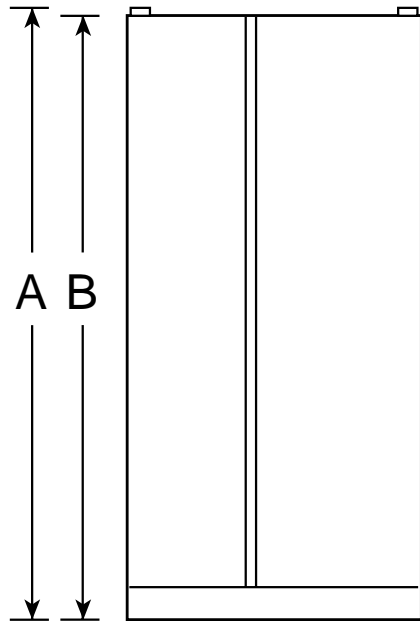

## MSX25GRBAA—Side-by-Side Refrigerator

Front View

Top View

Overall Dimensions	Height with hinge (in.) A	69-3/4
	Height without hinge (in.) B	68-3/4
	Depth without Doors (in.) C	28
	Depth with Doors (in.) D	30-1/2
	Depth plus Handle with Doors Closed (in.) E	32-1/2
	Depth with Doors open 90° (in.) F	50-5/16
	Width with Doors Closed (in.) G	35-3/4
	Width with Doors open 90° (in.) H	36-1/4
Air Clearances	Each side (in.)	3/4 <sup>1</sup>
	Top (in.)	1
	Back (in.)	1

<sup>1</sup>If installed against a wall, allow clearance of 11-1/4 on freezer side to remove ice bin. Clearance required to remove fresh food full size pan without disassembling is 14".

For answers to your Monogram<sup>®</sup> GE Profile Performance Series<sup>™</sup>, GE Profile<sup>™</sup>, and GE appliance questions, call GE Answer Center<sup>®</sup> service, 800.626.2000.