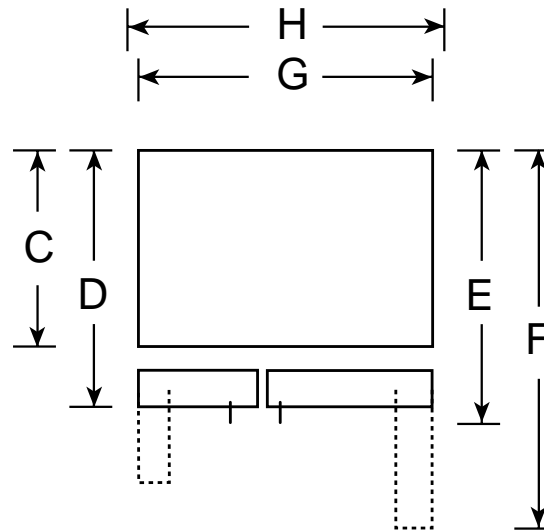

## MSX25GRBAA—Side-by-Side Refrigerator

Front View

Top View

Overall Dimensions	Height with hinge (in.) A	69-3/4
	Height without hinge (in.) B	68-3/4
	Depth without Doors (in.) C	28
	Depth with Doors (in.) D	30-1/2
	Depth plus Handle with Doors Closed (in.) E	32-1/2
	Depth with Doors open 90° (in.) F	50-5/16
	Width with Doors Closed (in.) G	35-3/4
	Width with Doors open 90° (in.) H	36-1/4
Air Clearances	Each side (in.)	3/4 <sup>1</sup>
	Top (in.)	1
	Back (in.)	1

<sup>1</sup>If installed against a wall, allow clearance of 11-1/4 on freezer side to remove ice bin. Clearance required to remove fresh food full size pan without disassembling is 14".

For answers to your Monogram<sup>®</sup> GE Profile Performance Series<sup>™</sup>, GE Profile<sup>™</sup>, and GE appliance questions, call GE Answer Center<sup>®</sup> service, 800.626.2000.