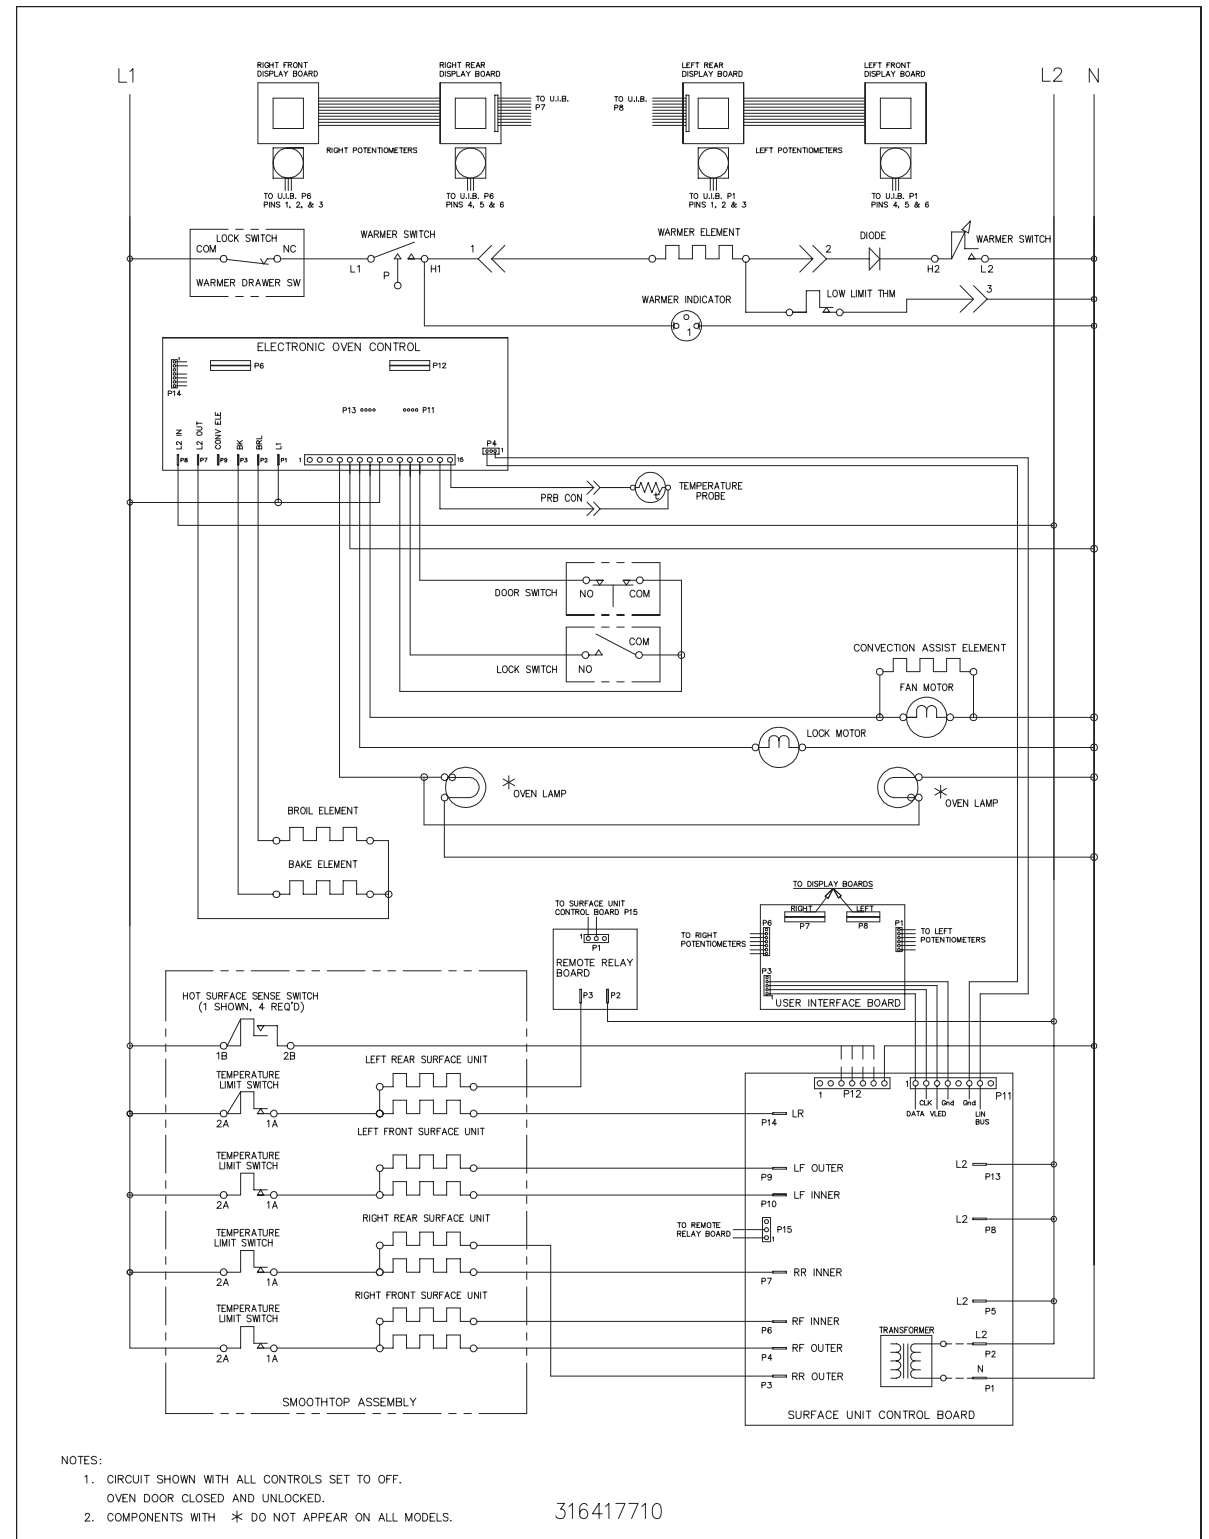

316417710

11	20	125	3173
10	16	200	3071
9	18	200	3071
8	20	200	3071
7	12	150	3321
6	14	150	3321
5	16	150	3321
4	20	150	3321
3	18	150	3321
2	16	105	1015
1	20	105	1015
WIRE	AWG	TEMP °C	UL STYLE

316417710

- NOTES:
- CIRCUIT SHOWN WITH ALL CONTROLS SET TO OFF. OVEN DOOR CLOSED AND UNLOCKED.
 - COMPONENTS WITH * DO NOT APPEAR ON ALL MODELS.