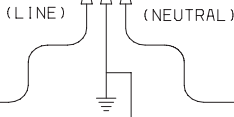

218903200

GREEN — SEE — WHITE
RED — COMPRESSOR WIRING

FRZR. LIGHT SW.
REFRIG. LIGHT SW.
SAFETY SWITCH

DISPENSER LIGHT
DISPENSER LIGHT SWITCH
DISPENSER ACTIVATOR SWITCH

SELECTOR SWITCHES

----- SOME MODELS
DIODES MUST BE POLARIZED IN SAME DIRECTION