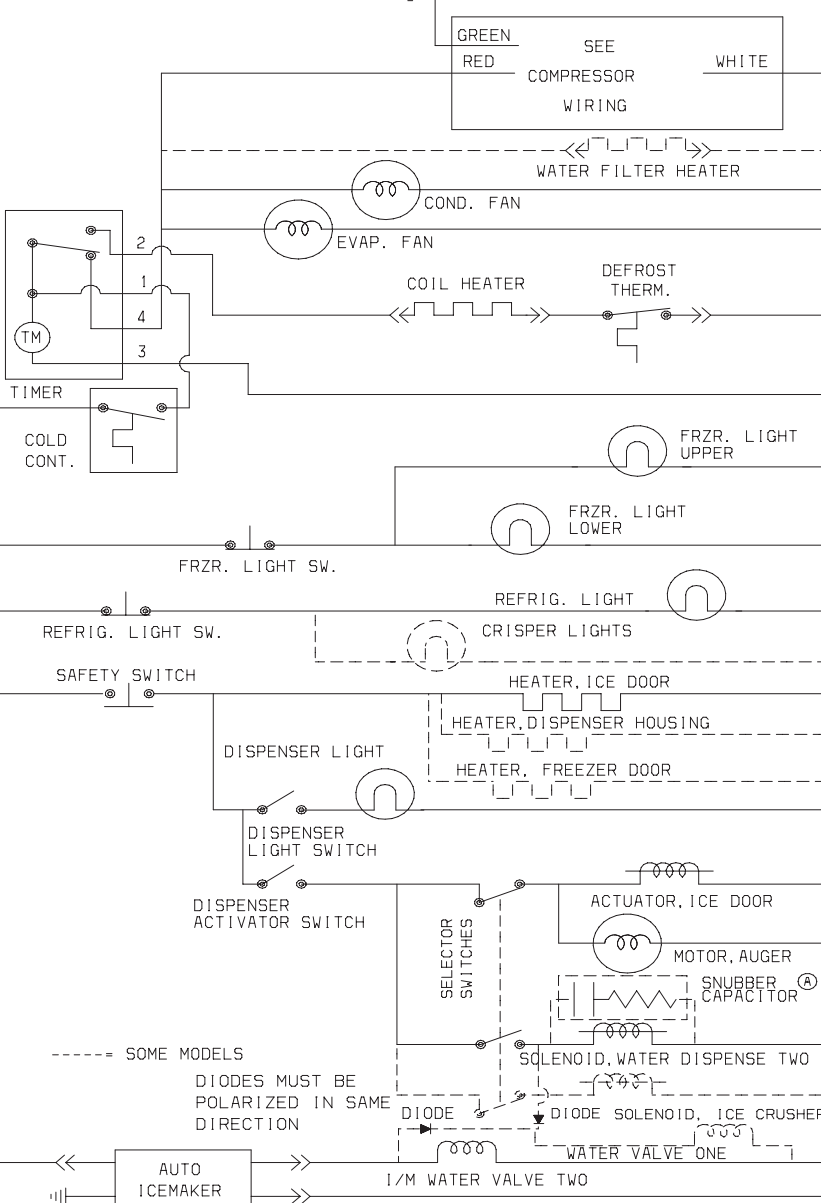

218903200

GREEN — SEE — WHITE
RED — COMPRESSOR WIRING

FRZR. LIGHT SW.
REFRIG. LIGHT SW.
SAFETY SWITCH

DISPENSER LIGHT
DISPENSER LIGHT SWITCH
DISPENSER ACTIVATOR SWITCH

SELECTOR SWITCHES

----- SOME MODELS
DIODES MUST BE POLARIZED IN SAME DIRECTION

AUTO ICEMAKER

WATER VALVE TWO