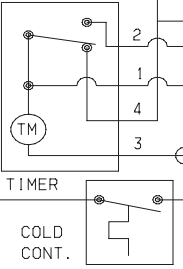

218903200

GREEN — SEE — WHITE
RED — COMPRESSOR WIRING

FRZR. LIGHT SW.
REFRIG. LIGHT SW.
SAFETY SWITCH

DISPENSER LIGHT
DISPENSER LIGHT SWITCH
DISPENSER ACTIVATOR SWITCH

SELECTOR SWITCHES

----- SOME MODELS
DIODES MUST BE POLARIZED IN SAME DIRECTION