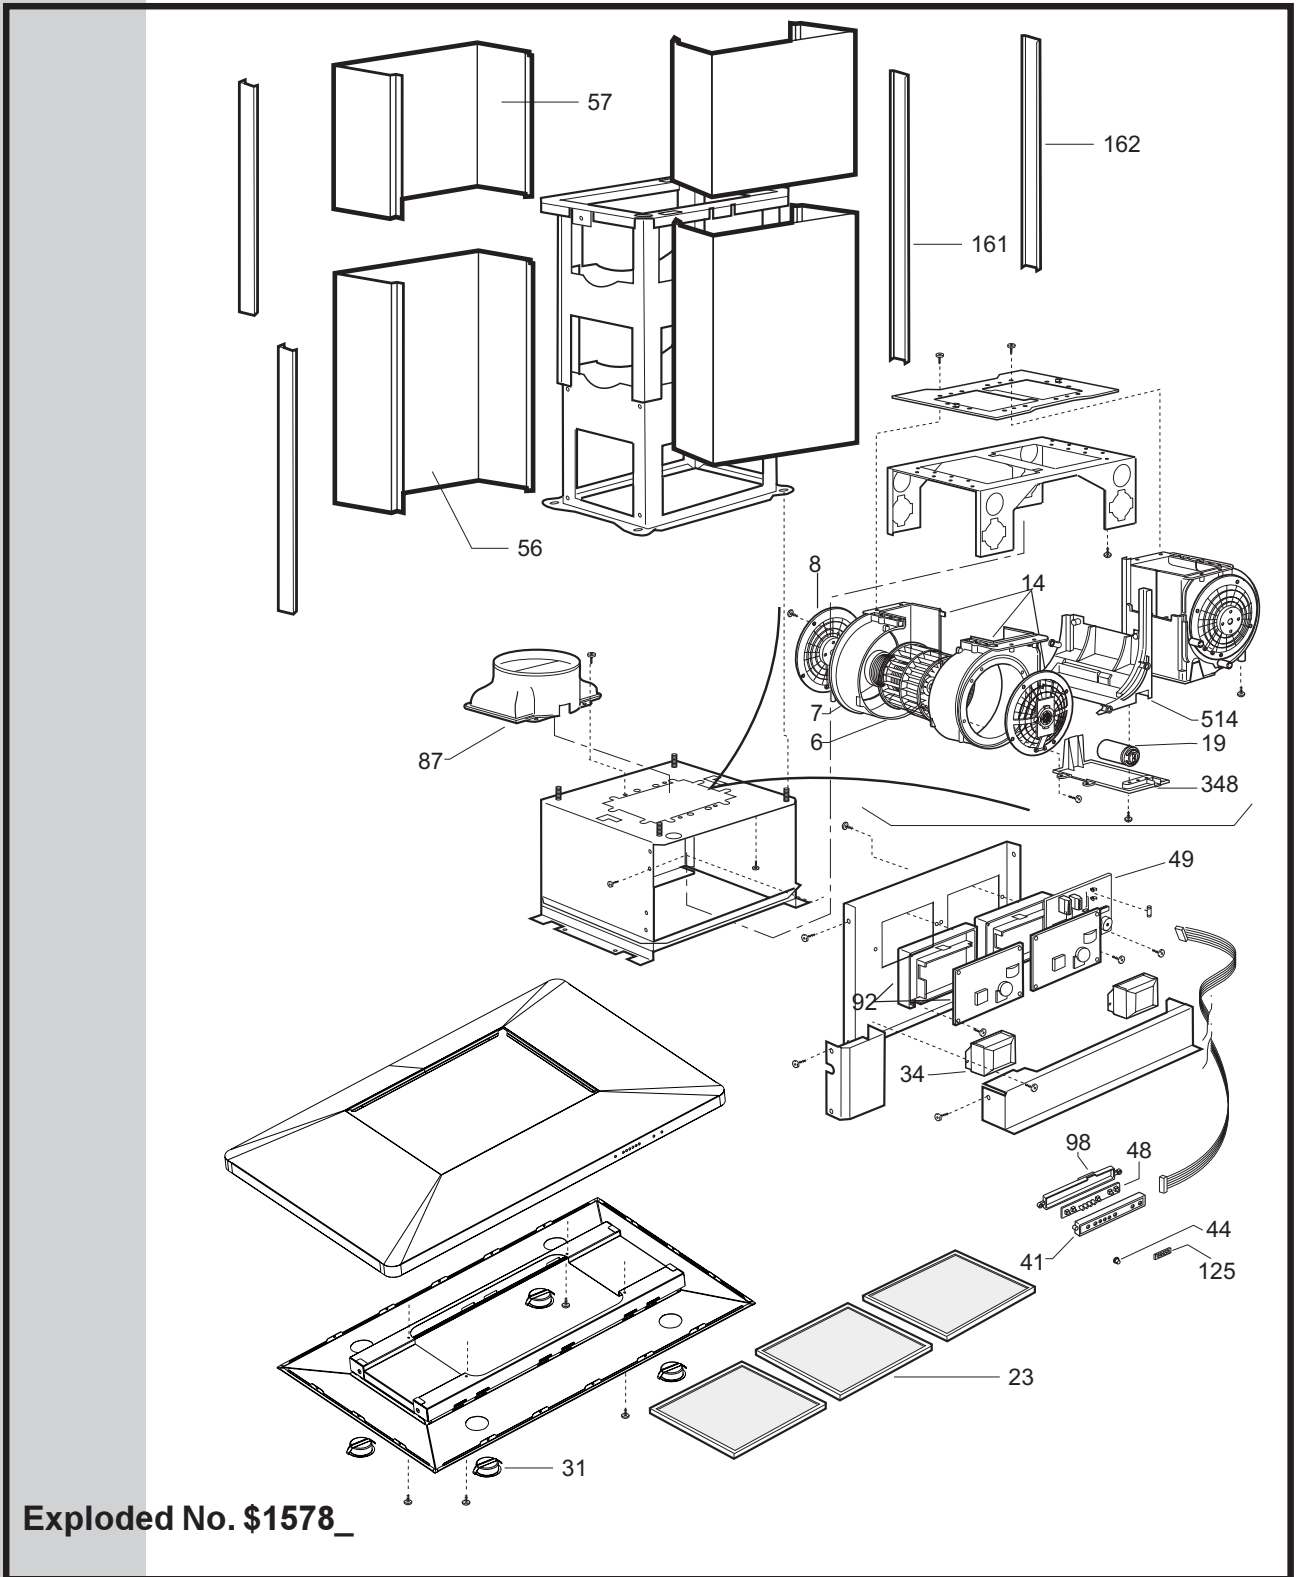

REPLACEMENT PARTS

POS. NO	PART NO	DESCRIPTION
6 #	5304425236	Blower Wheel,fan
7 #	5304425237	Motor,blower fan
8	5304425238	Support,motor
14	5304435616	Housing,blower fan
19 #	5304425240	Capacitor,12.5 microfarad
23 #	5304435067	Filter,grease ,aluminum ,washable
31 #	5304425242	Lamp Assy,halogen G4 base,20 W,12 V, w/holder,cover
34 #	5304435068	Transformer,lamp ballast,60 Hz,120/12V
41	5304425266	Control Panel
44	5304425267	Pushbutton,control key ,chrome
48 #	5304425268	Switch,control board
49 #	5304425269	Control Board,printed circuit ,module
56	5304435069	Chimney,duct cover ,lower ,fixed
57	5304435070	Chimney,duct cover ,upper ,sliding
87	5304425288	Connector,transition duct
92	5304425274	Control Box
98	5304425276	Cover,switch
125	5304425277	Cover,plaque ,glass
161	5304435071	Moulding,chimney trim ,lower
162	5304435072	Moulding,chimney trim ,upper
348	5304425289	Cover,capacitor
514	5304425291	Housing,capacitor box

WIRING DIAGRAM