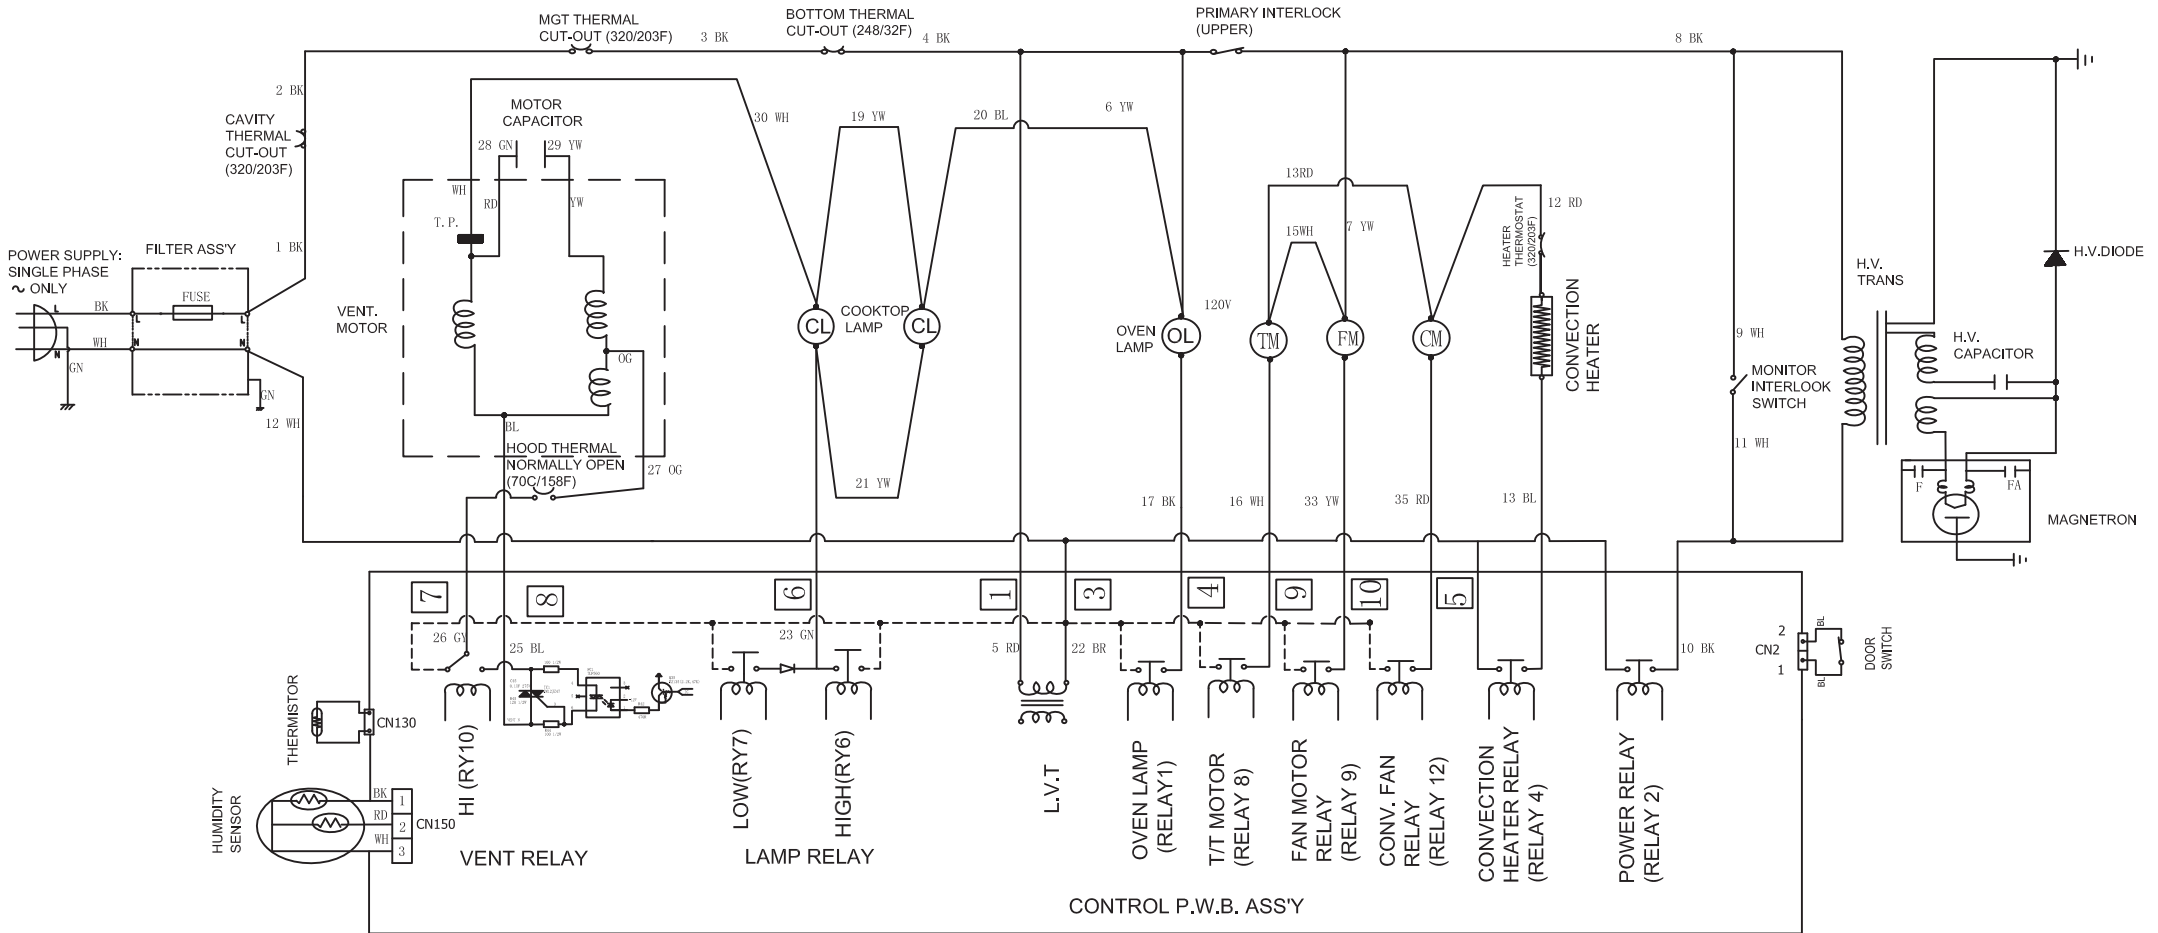

# EI30SM35QS- 1.5 Cu. Ft Convection Over The Range Microwave

NOTE: For models - EI30SM35QS

- |              |                        |            |           |
|--------------|------------------------|------------|-----------|
| (CONDITION)  | (OL): OVEN LAMP        | OG: ORANGE | BR: BROWN |
| DOOR: CLOSED | (FM): FAN MOTOR        | YW: YELLOW | WH: WHITE |
| COOK: OFF    | (TM): TURNTABLE MOTOR  | RD: RED    | BK: BLACK |
|              | (SM): STIRRER MOTOR    | BL: BLUE   | GY: GREY  |
|              | (CL): COOKTOP LAMP     | GN: GREEN  | PK: PINK  |
|              | (CM): CONVECTION MOTOR |            |           |

HOOD THERMAL NORMALLY OPEN(70C/158F): It's normally open, until the temperature is over than 158F, It's ON.

PN:316495124  
261800316098