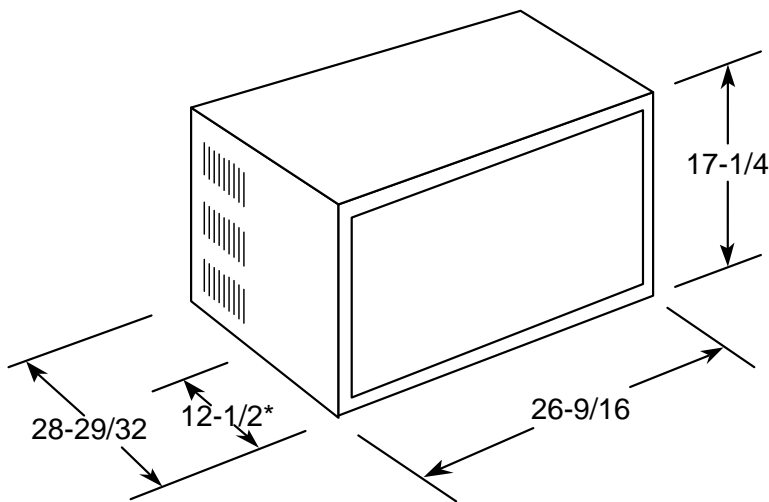

GE Appliances

ABM18DA—Deluxe 230 Volt Room Air Conditioner

Wall Case Dimensions (in inches)

*Distance from front of case to side louvers (excluding grille).

Note: When installing units in through-the-wall applications, keep louvers free. Do not restrict air flow areas.