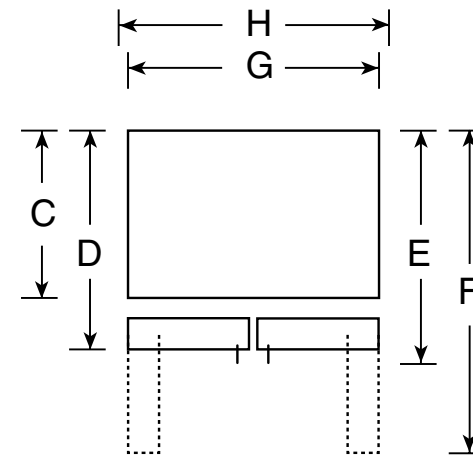

PFSF2MJX

GE Profile™ 22.1 Cu. Ft. Bottom-Freezer Refrigerator with External Dispenser

Dimensions and Installation Information (in inches)

Overall Dimensions	Height to top of hinge (in.) A	68-5/8
	Height to top of case (in.) B	67-7/8
	Case depth without door (in.) C	28-1/4
	Case depth less door handle (in.) D	32-1/2
	Case depth with door handle (in.) E	35
	Depth with fresh food door open 90° (in.) F	46-1/8
	Width (in.) G	33
Air Clearances	Width with door open 90° inc. door handle (in.) H	40-5/8
	Each side (in.)	1/8
	Top (in.)	1
	Back (in.)	1

Front View

Top View

For answers to your Monogram,® GE Profile™ or GE® appliance questions, visit our website at ge.com or call GE Answer Center® service, 800.626.2000.

imagination at work

PFSF2MJX

GE Profile™ 22.1 Cu. Ft. Bottom-Freezer Refrigerator with External Dispenser