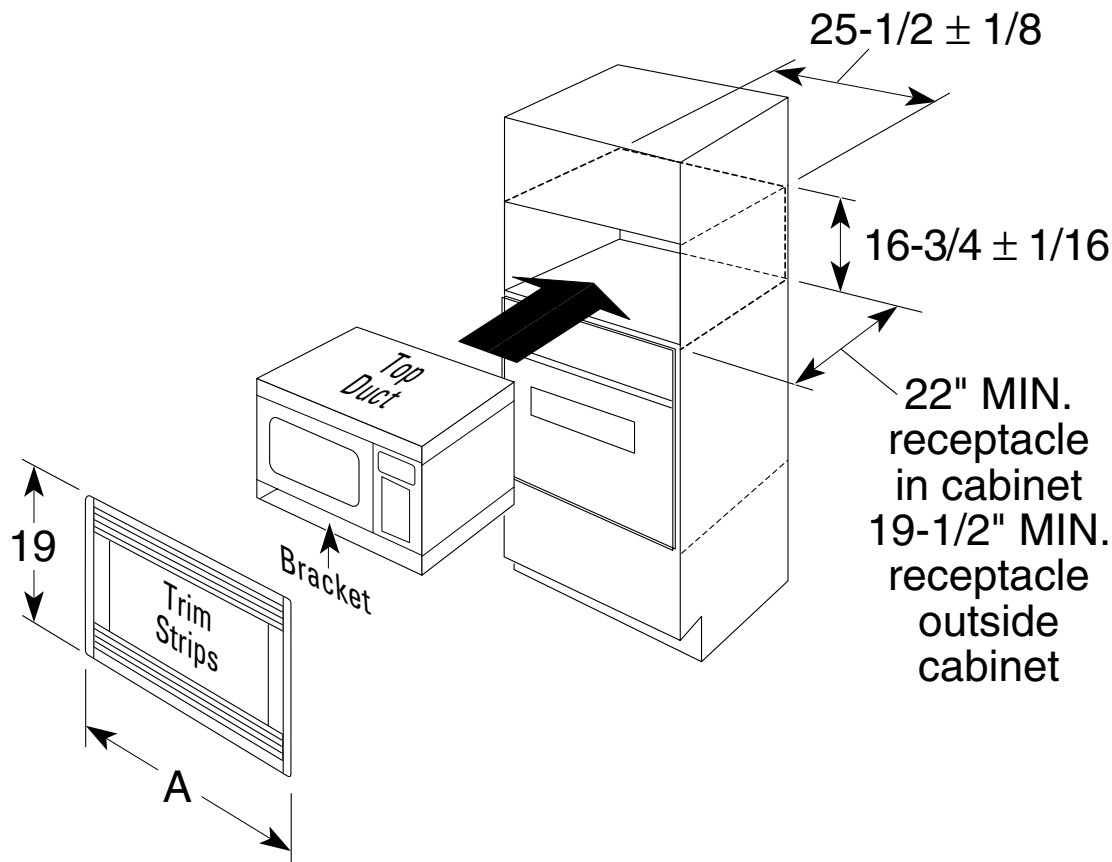

Profile™

JE2160BF/CF/SF/WF – GE Profile™ 2.1 Cu. Ft. Microwave Oven

Dimensions (in inches)

Exterior Dimensions (in inches)	
W x H x D	24 x 13-13/16 x 19-1/2

Accessory Trim Kits	"A"
30" Deluxe	29-3/4"
27" Deluxe	26-5/8"

Optional Accessory Trim Kits for 2.1 GE Profile™ Microwave Ovens (Available at additional cost)

For a custom built-in appearance, these kits allow built-in installation of the countertop microwave oven into a wall or cabinet alone and are U.L. approved for installation over a GE single electric wall oven. These kits should not be installed over a gas wall oven.

Note: 120V, 60-cycle, grounded power receptacle location optional on back within cabinet opening.

Installation Information: This information is not intended to be used for installing unit described. Before installing, consult installation instructions packed with product/kit for current dimensional data.