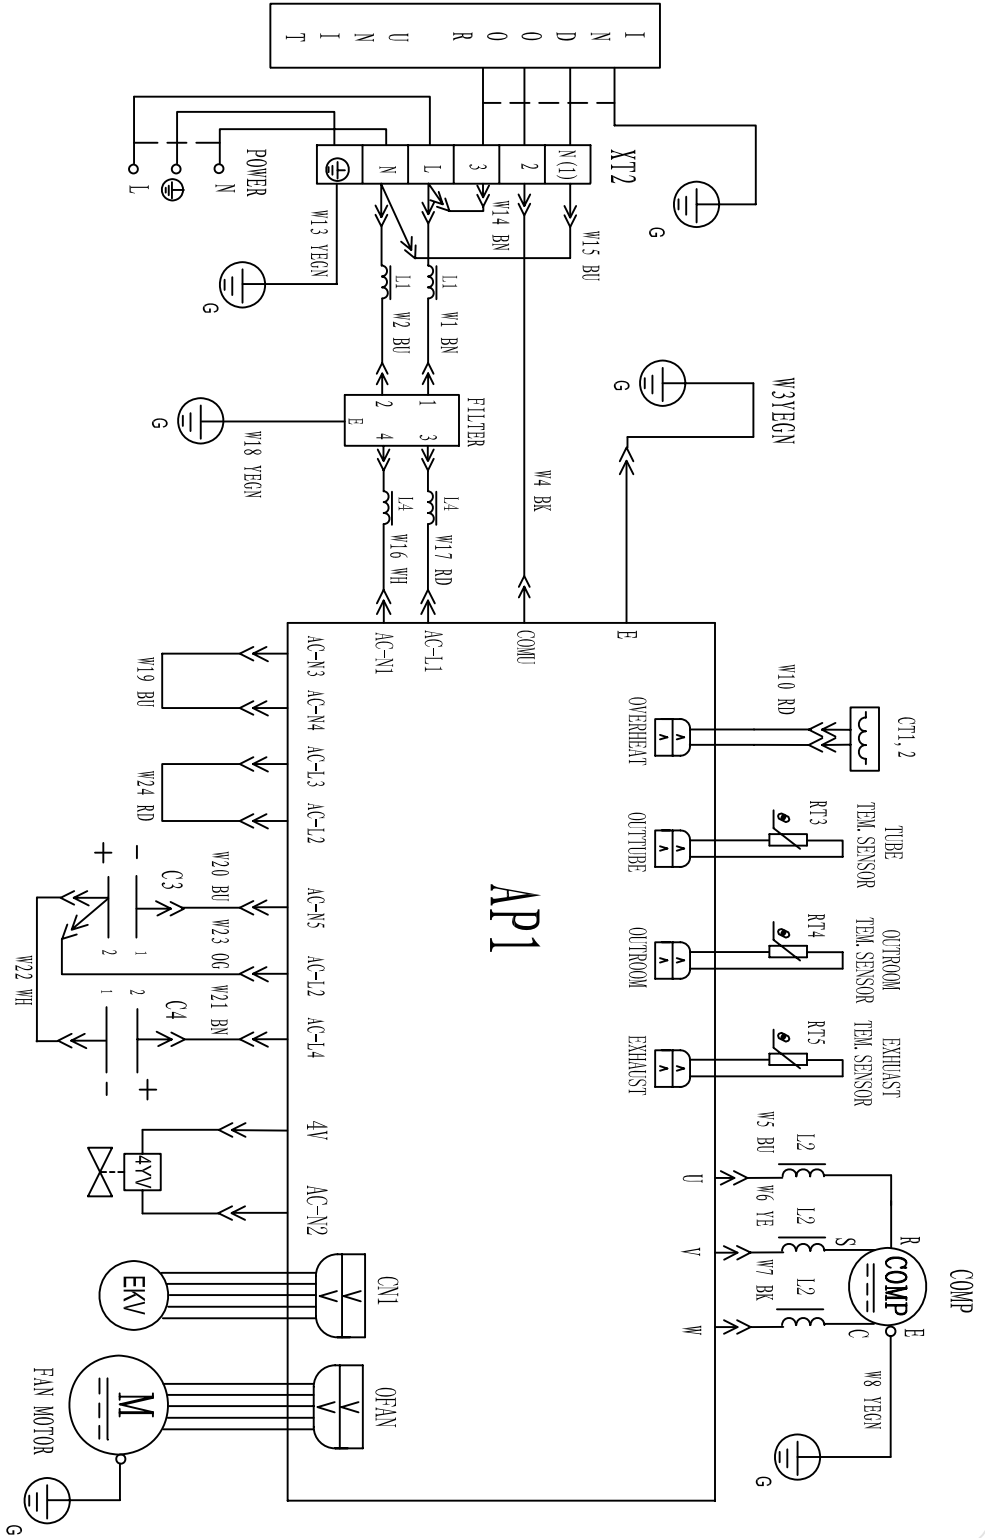

70±1

66±1

86±1

BN: BROWN WH: WHITE
 BU: BLUE YE: YELLOW
 BK: BLACK RD: RED
 YEGN: YELLOW GREEN
 OG: ORANGE

OUTDOOR UNIT
 63633084

4-R2
 4-R4