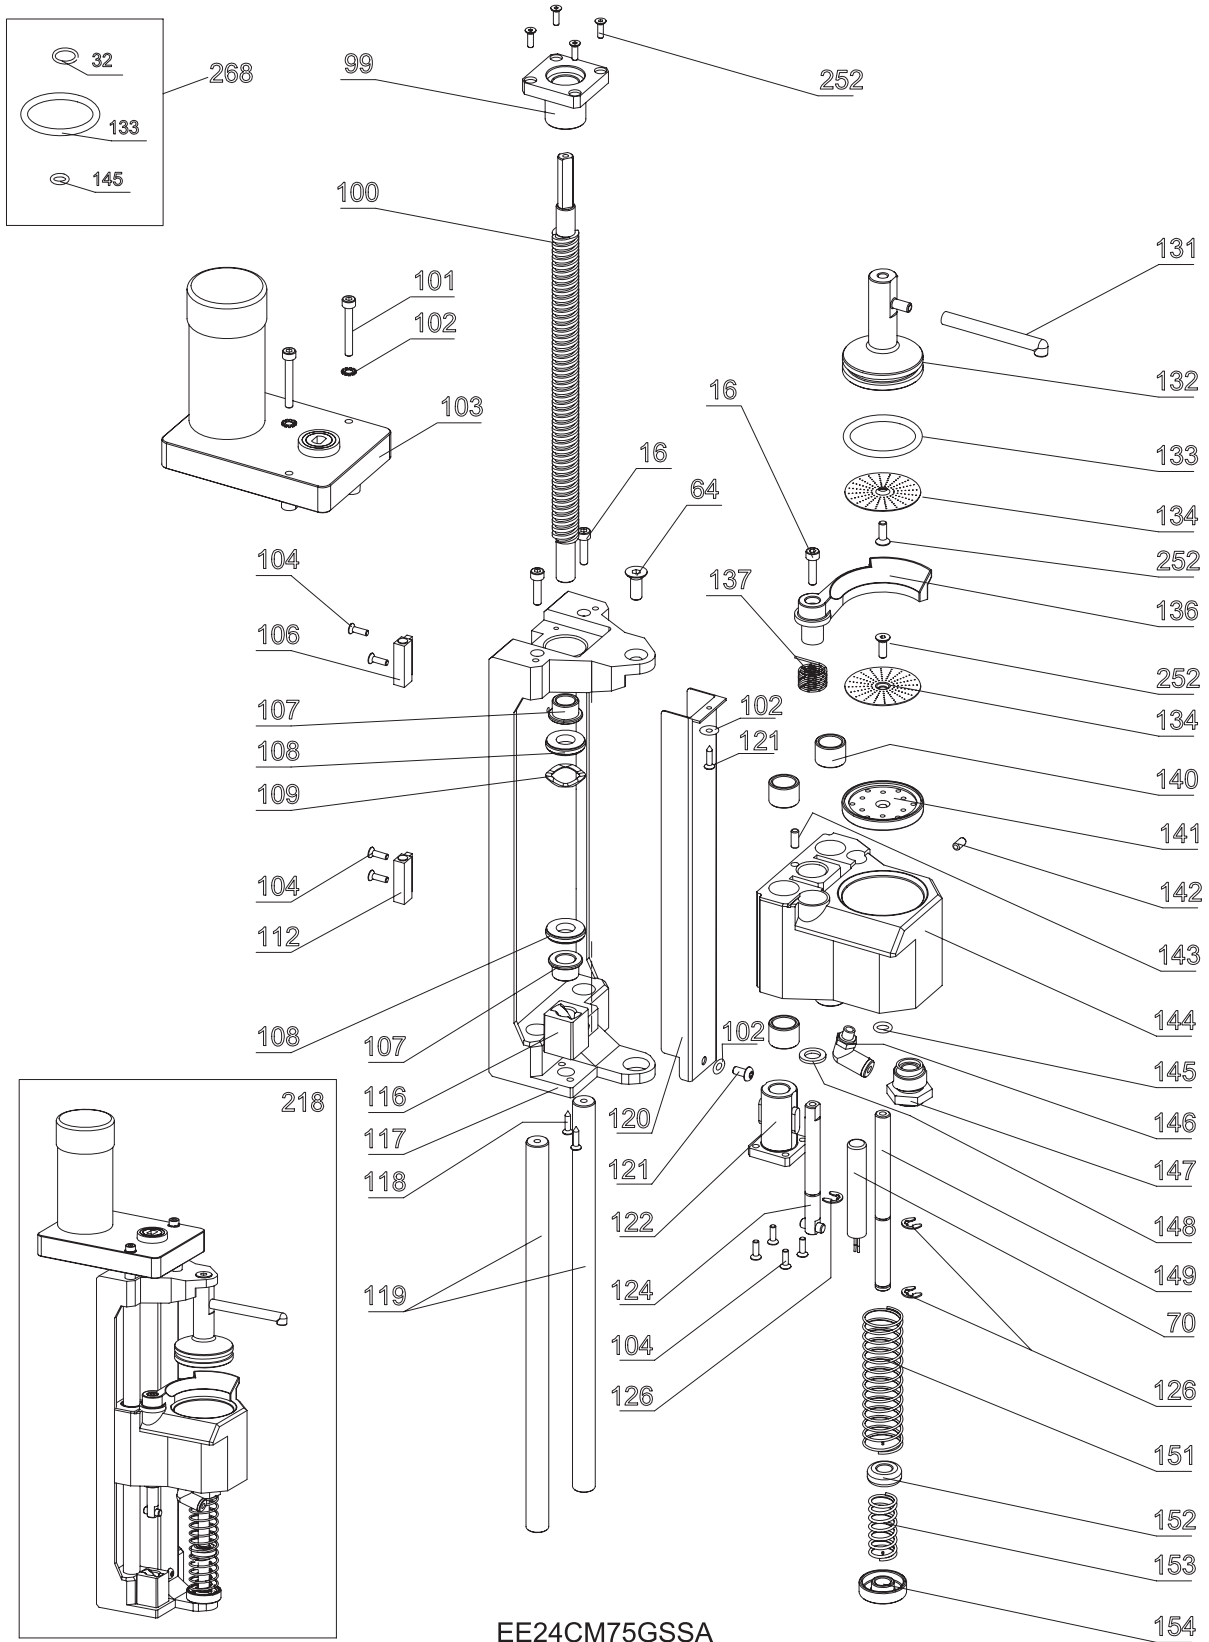

BREWING ASSEMBLY

EE24CM75GSSA

BREWING ASSEMBLY

POS. NO	PART NO.	DESCRIPTION
16	75304466049	Screw, m4 x 16, stainless
32	75304466057	O'Ring, 11 mm
64	75304466095	Screw, M6 x 16
70 #	75304466097	Element, heater
99	75304466114	Bushing, flanged
100#	75304466115	Jack Screw, brew assembly
101	75304466116	Screw, M4 x 30
102	75304466117	Washer, star/lock, 4 mm
103#	75304466118	Motor, brewer
104	75304466092	Screw, M3 x 8, stainless
106#	75304466119	Sensor, magnetic
107	75304466120	Sleeve, jack screw
108#	75304466121	Bearing, axial
109	75304466122	Washer, spring
112#	75304466123	Sensor, magnetic
116#	75304466320	Actuator, lever sleeve, lower
117	75304466321	Support, brew assembly
118	75304466322	Screw, stainless
119	75304466323	Shaft, slide, brew chamber
120	75304466324	Cover, jack screw
121	75304466069	Screw, M4 x 6
122#	75304466325	Bearing, jack screw, lower
124	75304466353	Shaft, ejector spring
126	75304466354	Clip, C
131#	75304466355	Tube, delivery
132#	75304466356	Piston, upper
133#	75304466357	O'Ring, piston
134#	75304466358	Strainer, water
136#	75304466359	Ejector, grounds, lever arm
137	75304466360	Spring, lever arm, pivot
140	75304466361	Sleeve, slide shaft
141#	75304466362	Piston, lower
142	75304466363	Screw, set, heater
143#	75304466364	Magnet
144#	75304466365	Chamber, brewing
145	75304466366	O'Ring
146#	75304466367	Elbow, brew chamber
147	75304466368	Nut, gasket, lower piston
148	75304466369	Washer
149	75304466370	Shaft, upper piston
151	75304466371	Spring, lower piston, long
152	75304466372	Support, lower spring
153	75304466373	Spring, lower piston, short
154	75304466374	Support, upper spring
218#	75304466428	Brewing Assembly
252	75304466440	Screw, M4 x 12
268#	75304466445	Kit, O'ring