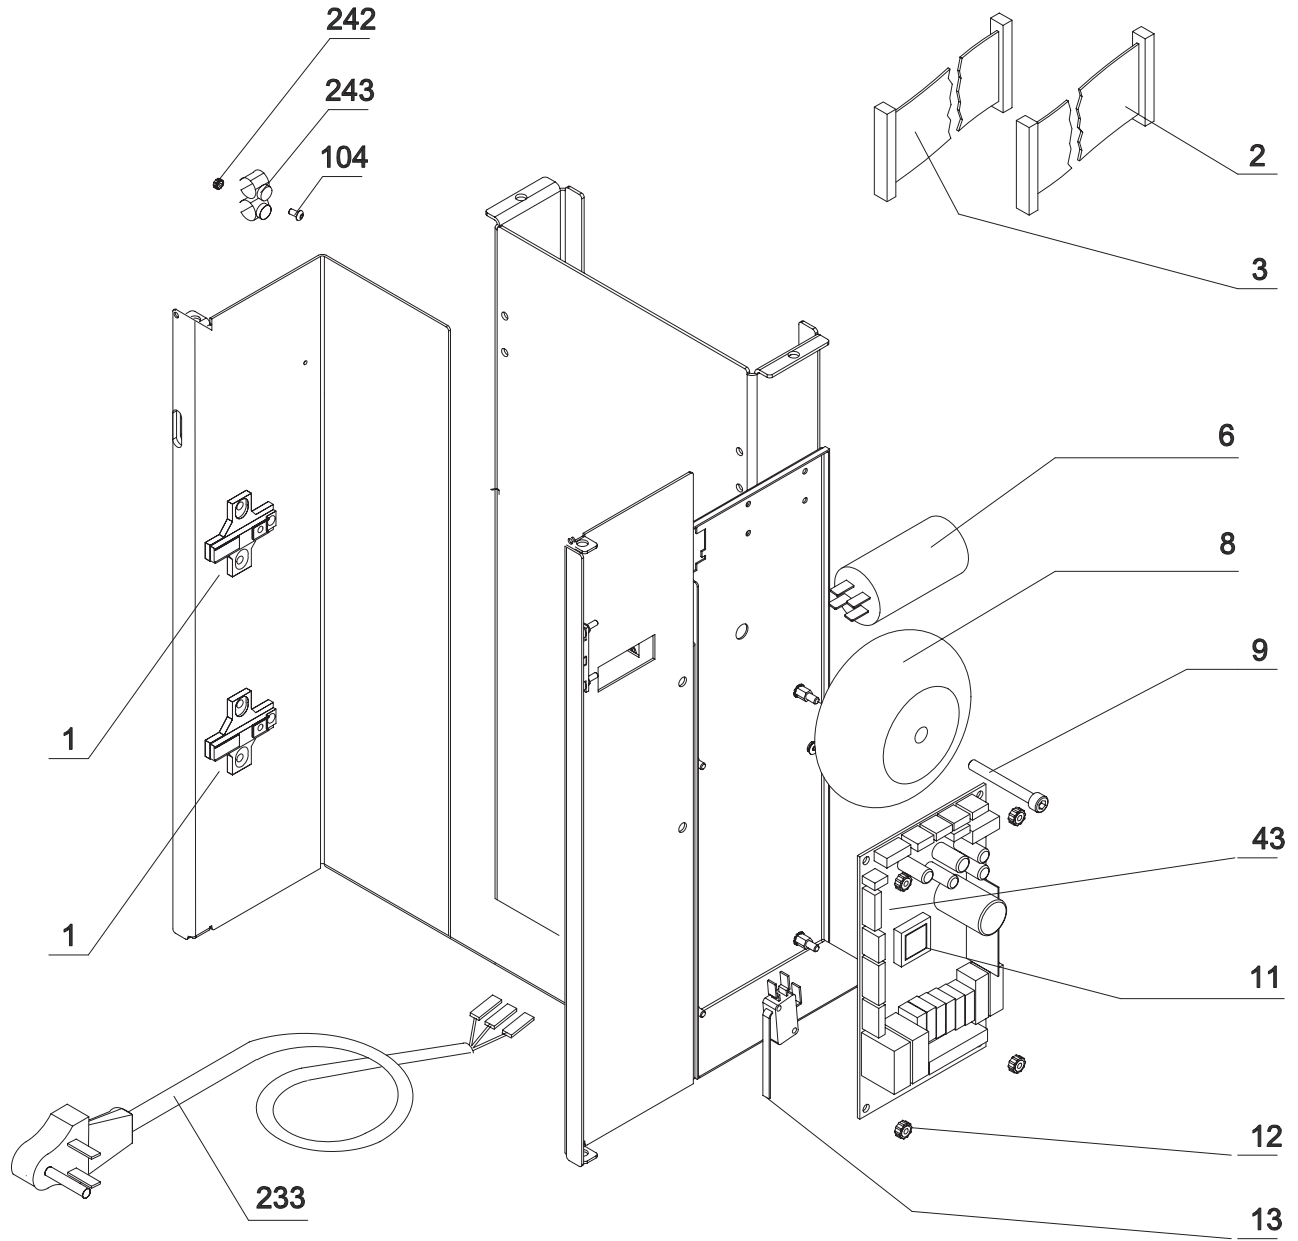

ELECTRICAL COMPONENTS

AE24CM75GSSA

ELECTRICAL COMPONENTS

POS. NO	PART NO.	DESCRIPTION
1	75304466039	Holder, hinge
2 #	75304466040	Ribbon Cable, display
3 #	75304466041	Ribbon Cable, touch pad
6 #	75304466042	Capacitor
8 #	75304466043	Transformer, voltage
9	75304466044	Screw, M6 x 50, stainless
11 #	75304466045	EPROM, memory circuit
12	75304466046	Nut, plastic
13 #	75304466047	Switch, micro, grounds drawer
43 #	75304466064	Control Board, printed circuit
104	75304466092	Screw, M3 x 8, stainless
231	75304466430	Accessory Kit, brush, scoop, etc
233#	75304466431	Power Cord, electric
242	75304466436	Nut, M3
243	75304466437	Clip
269	75304466446	Cleaning Kit

WATER SYSTEM-PUMP

BE24CM75GSSA

WATER SYSTEM-PUMP

POS. NO	PART NO.	DESCRIPTION
14	75304466048	Cover, chute, ground coffee
16	75304466049	Screw, m4 x 16, stainless
17	75304466050	Cover, water tank
19 #	75304466051	Tube, drain
20 #	75304466052	Meter, flow, low pressure
22	75304466053	Cover, bean container
24	75304466054	Chute, ground coffee
27 #	75304466055	Tank, water
29 #	75304466056	Sensor, magnetic
30 #	75304466319	Valve, check, water tank
32	75304466057	O'Ring, 11 mm
118	75304466322	Screw, stainless
206#	75304466418	Tank Assembly, water
210#	75304466422	Float, water level, tank
215#	75304466426	Pump, water
219	75304466429	Cover, top panel