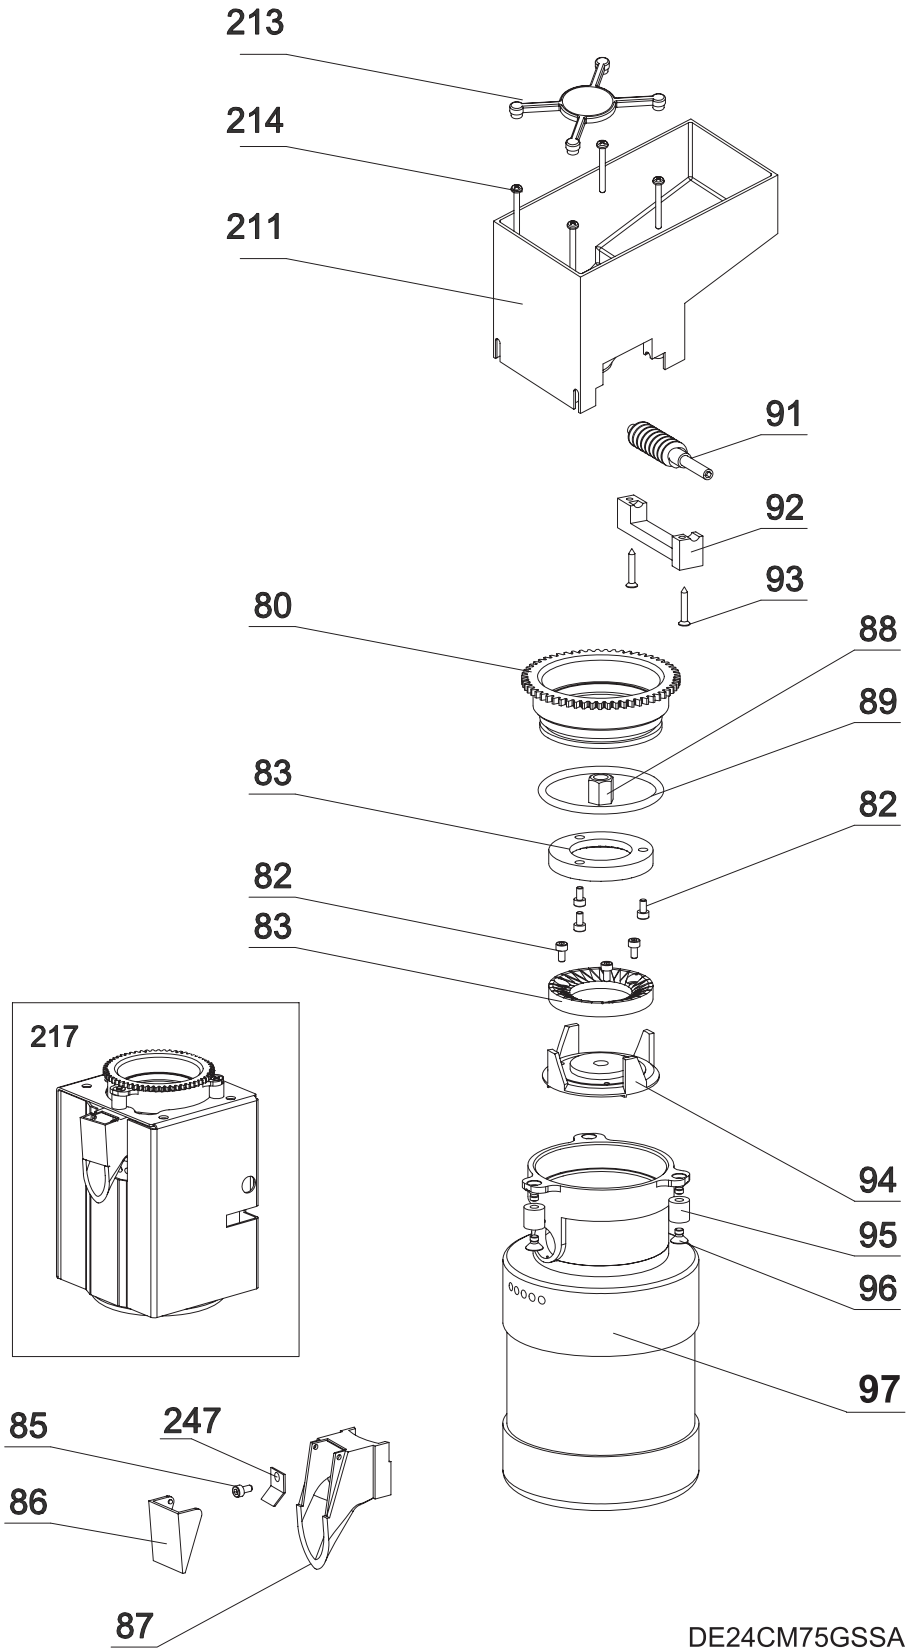

GRINDER ASSEMBLY

GRINDER ASSEMBLY

POS. NO	PART NO.	DESCRIPTION
80	75304466099	Support, blade, upper
82	75304466101	Screw, M3 x 6
83 #	75304466100	Blade, grinder
85	75304466102	Screw, Allen head, M3 x 8
86	75304466103	Door, coffee chute
87	75304466104	Chute, coffee slide
88	75304466105	Nut, blade support
89	75304466106	O'Ring, grinder
91 #	75304466107	Screw, adjustment, grinder
92	75304466108	Retainer, grinding screw
93	75304466109	Screw, retainer mount, Phillips head
94	75304466110	Support, blade, lower
95	75304466111	Spacer, motor/bracket, grinder
96	75304466112	Screw, motor/bracket, M4 x 6
97 #	75304466113	Motor, grinder
211	75304466423	Container, coffee bean
213	75304466424	Guard, screw protector
214	75304466425	Screw, bean container
217#	75304466427	Grinder Assembly
247	75304466439	Bracket, L