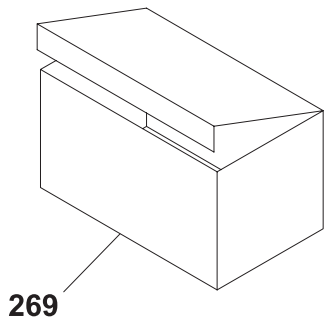

ELECTRICAL COMPONENTS

AE24CM75GSSA

ELECTRICAL COMPONENTS

POS. NO	PART NO.	DESCRIPTION
1	75304466039	Holder, hinge
2 #	75304466040	Ribbon Cable, display
3 #	75304466041	Ribbon Cable, touch pad
6 #	75304466042	Capacitor
8 #	75304466043	Transformer, voltage
9	75304466044	Screw, M6 x 50, stainless
11 #	75304466045	EPROM, memory circuit
12	75304466046	Nut, plastic
13 #	75304466047	Switch, micro, grounds drawer
43 #	75304466064	Control Board, printed circuit
104	75304466092	Screw, M3 x 8, stainless
231	75304466430	Accessory Kit, brush, scoop, etc
233#	75304466431	Power Cord, electric
242	75304466436	Nut, M3
243	75304466437	Clip
269	75304466446	Cleaning Kit