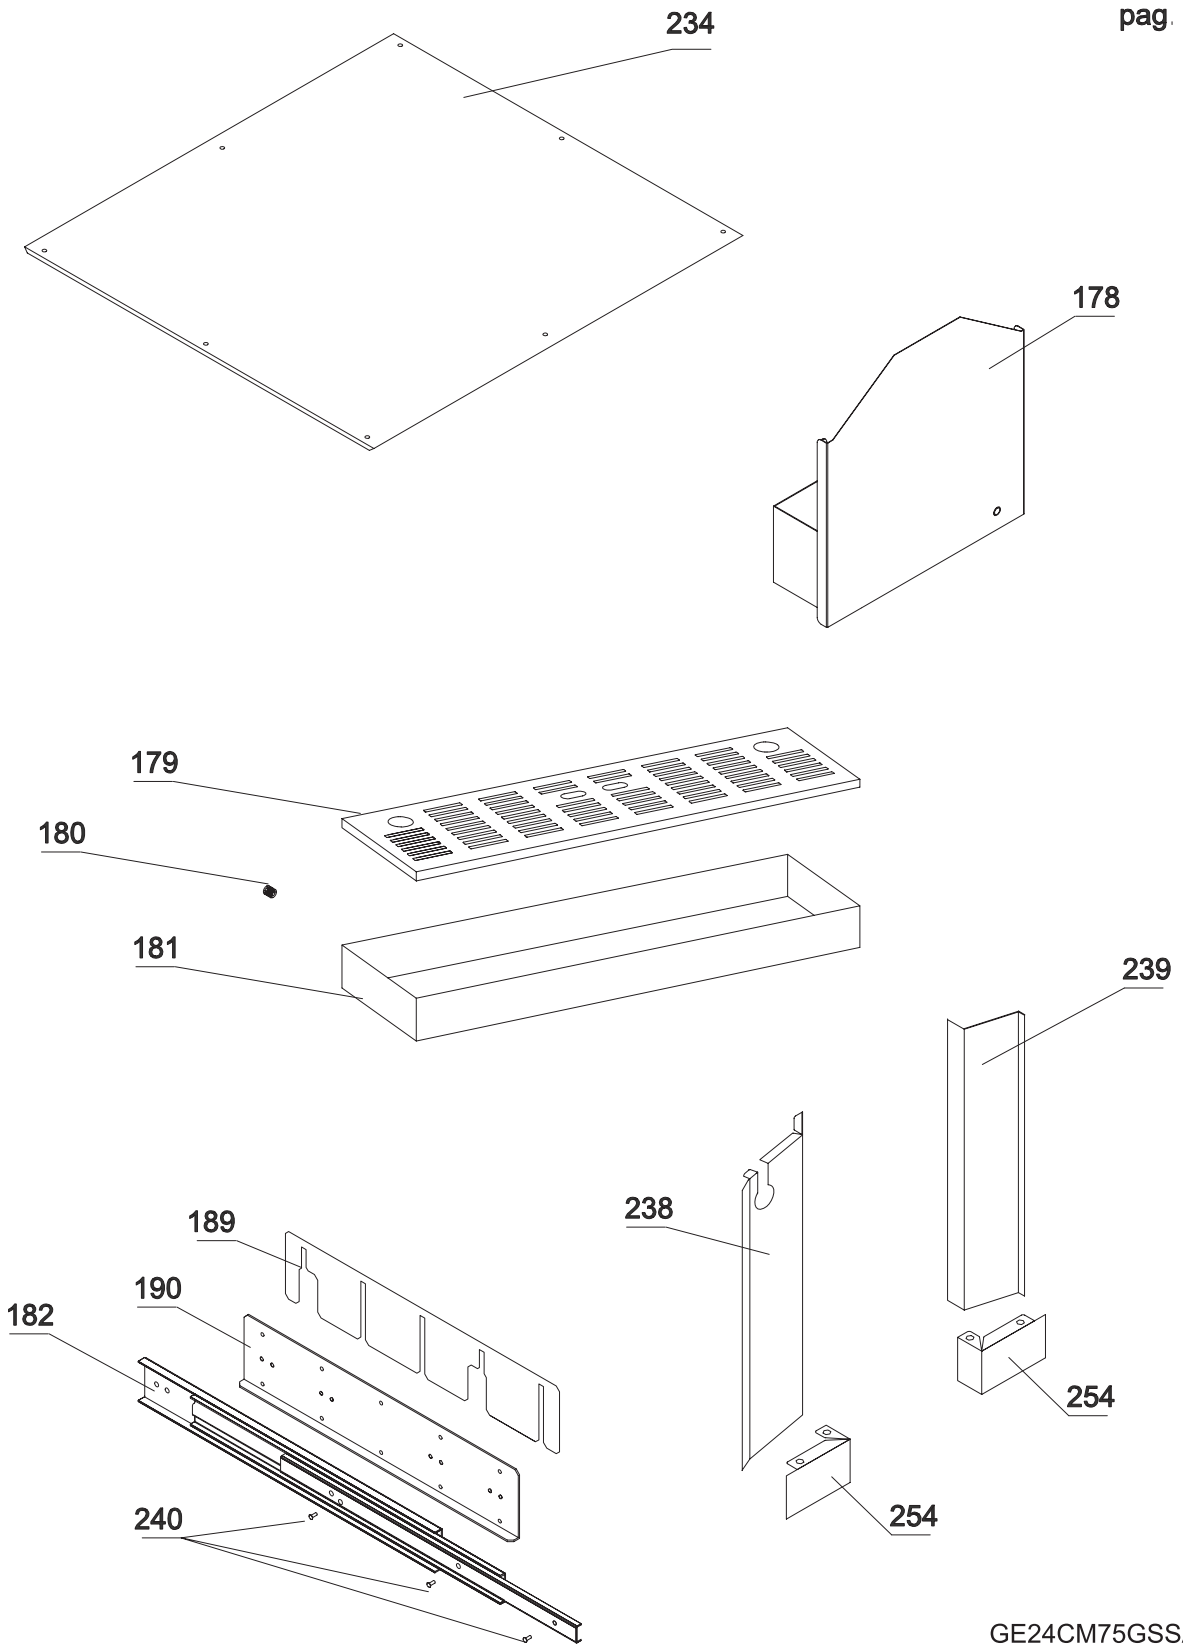

MISCELLANEOUS COMPONENTS

GE24CM75GSSA

MISCELLANEOUS COMPONENTS

POS. NO	PART NO.	DESCRIPTION
178	75304466409	Drawer, coffee grounds
179	75304466410	Cover, drip tray, top
180	75304466411	Bumper, rubber
181	75304466412	Tray, drip
182	75304466413	Glide, cabinet, long
189	75304466416	Shim, glide
190	75304466417	Angle, glide holder
234	75304466432	Cover, steam barrier
238	75304466433	Covering, left
239	75304466434	Covering, right
240	75304466435	Screw, allen, m4 x 10, glide
254	75304466441	End Cap, filler, L/R reversible
*	75304466443	Programming Guide