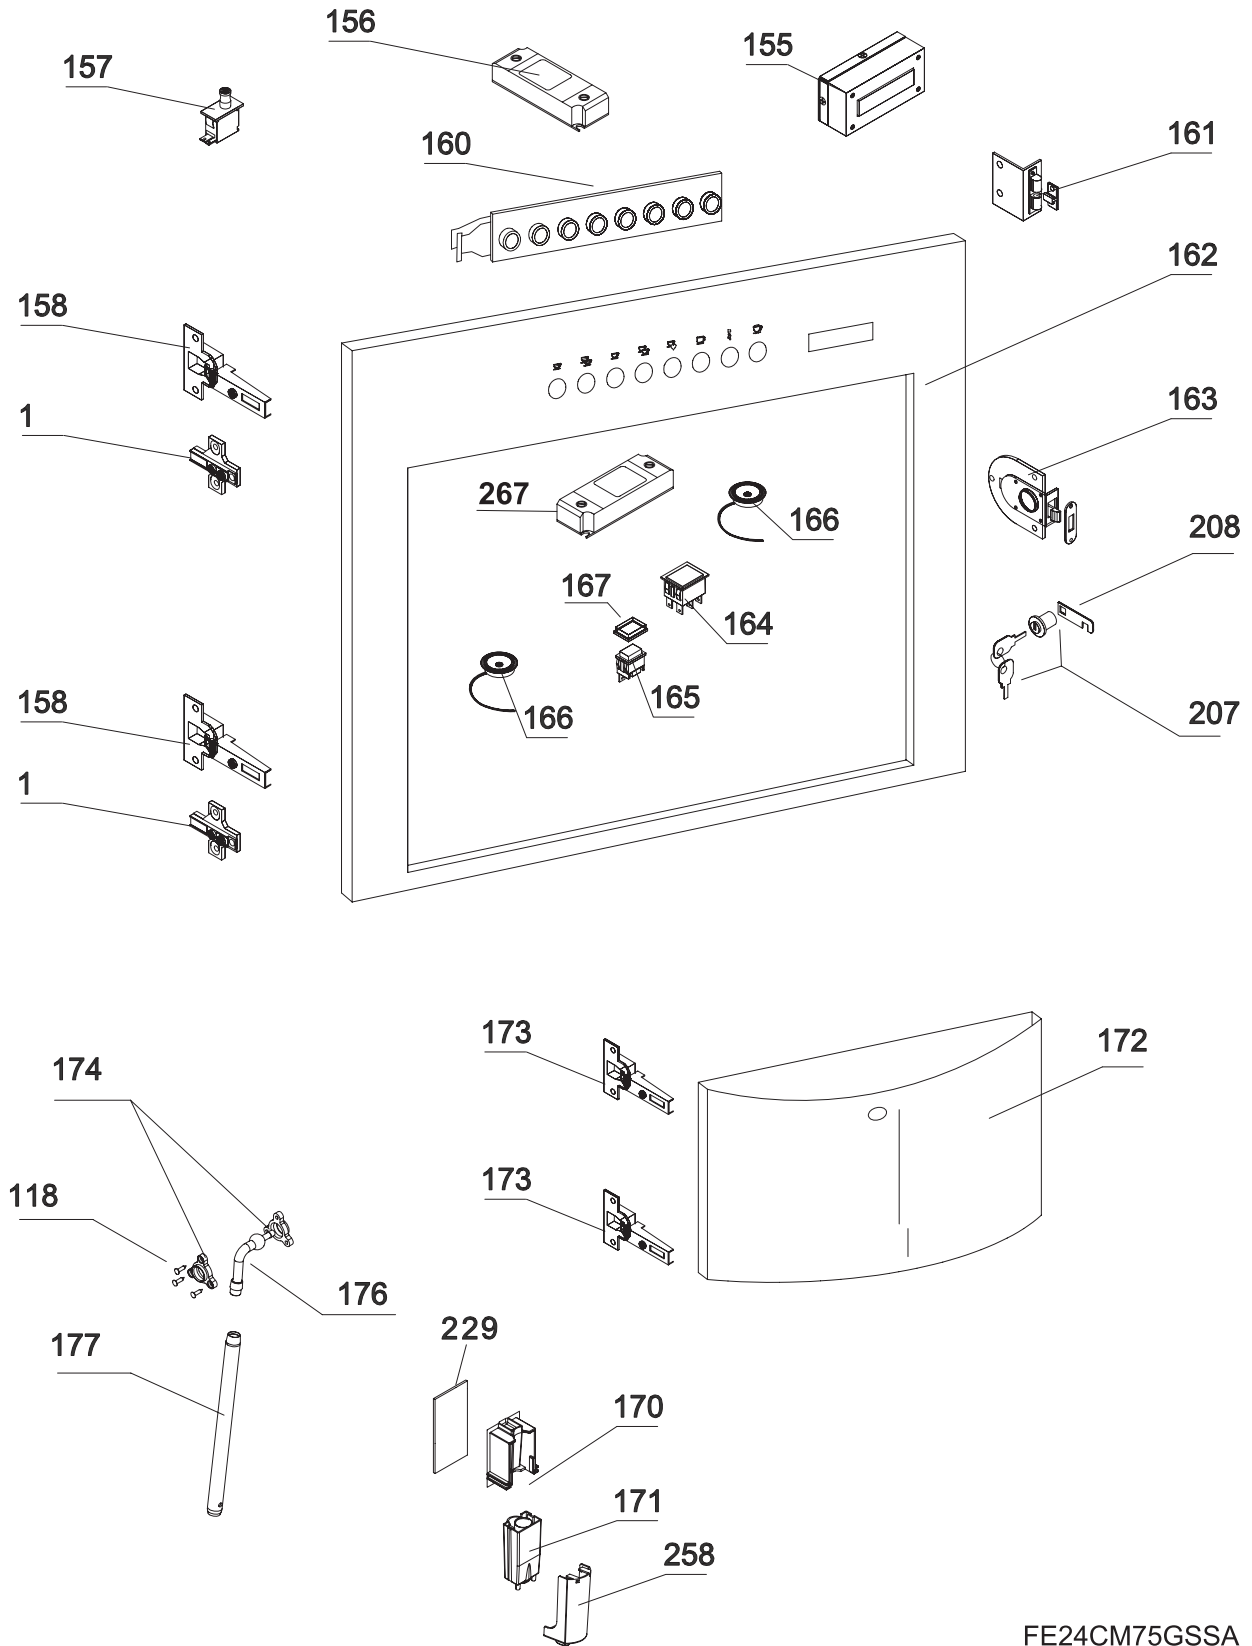

DOOR/CONTROL ASSEMBLY

FE24CM75GSSA

DOOR/CONTROL ASSEMBLY

POS. NO	PART NO.	DESCRIPTION
1	75304466039	Holder, hinge
118	75304466322	Screw, stainless
155#	75304466375	Display Assembly
156#	75304466376	Transformer, electronic
157#	75304466377	Switch, micro, door
158	75304466378	Hinge, door
160#	75304466379	Touch Control, key pad
161	75304466380	Pawl, with holder
162	75304466381	Panel, outer door
163	75304466382	Latch Hook
164#	75304466398	Switch, light, bipolar
165#	75304466399	Switch, light, white, bipolar
166#	75304466400	LED, control
167	75304466401	Cap, light switch
170	75304466402	Support, nozzle
171	75304466403	Nozzle, dispenser
172	75304466404	Door, inner
173	75304466405	Hinge, inner door
174	75304466406	Support, pipe
176#	75304466407	Elbow, pipe
177#	75304466408	Nozzle, wand, water/steam
207	75304466419	Lock, door, with key
208	75304466421	Lever, door lock
229	75304466475	Cover, nozzle support
258	75304466442	Cover, nozzle, dispenser
267#	75304466444	Transformer, LED