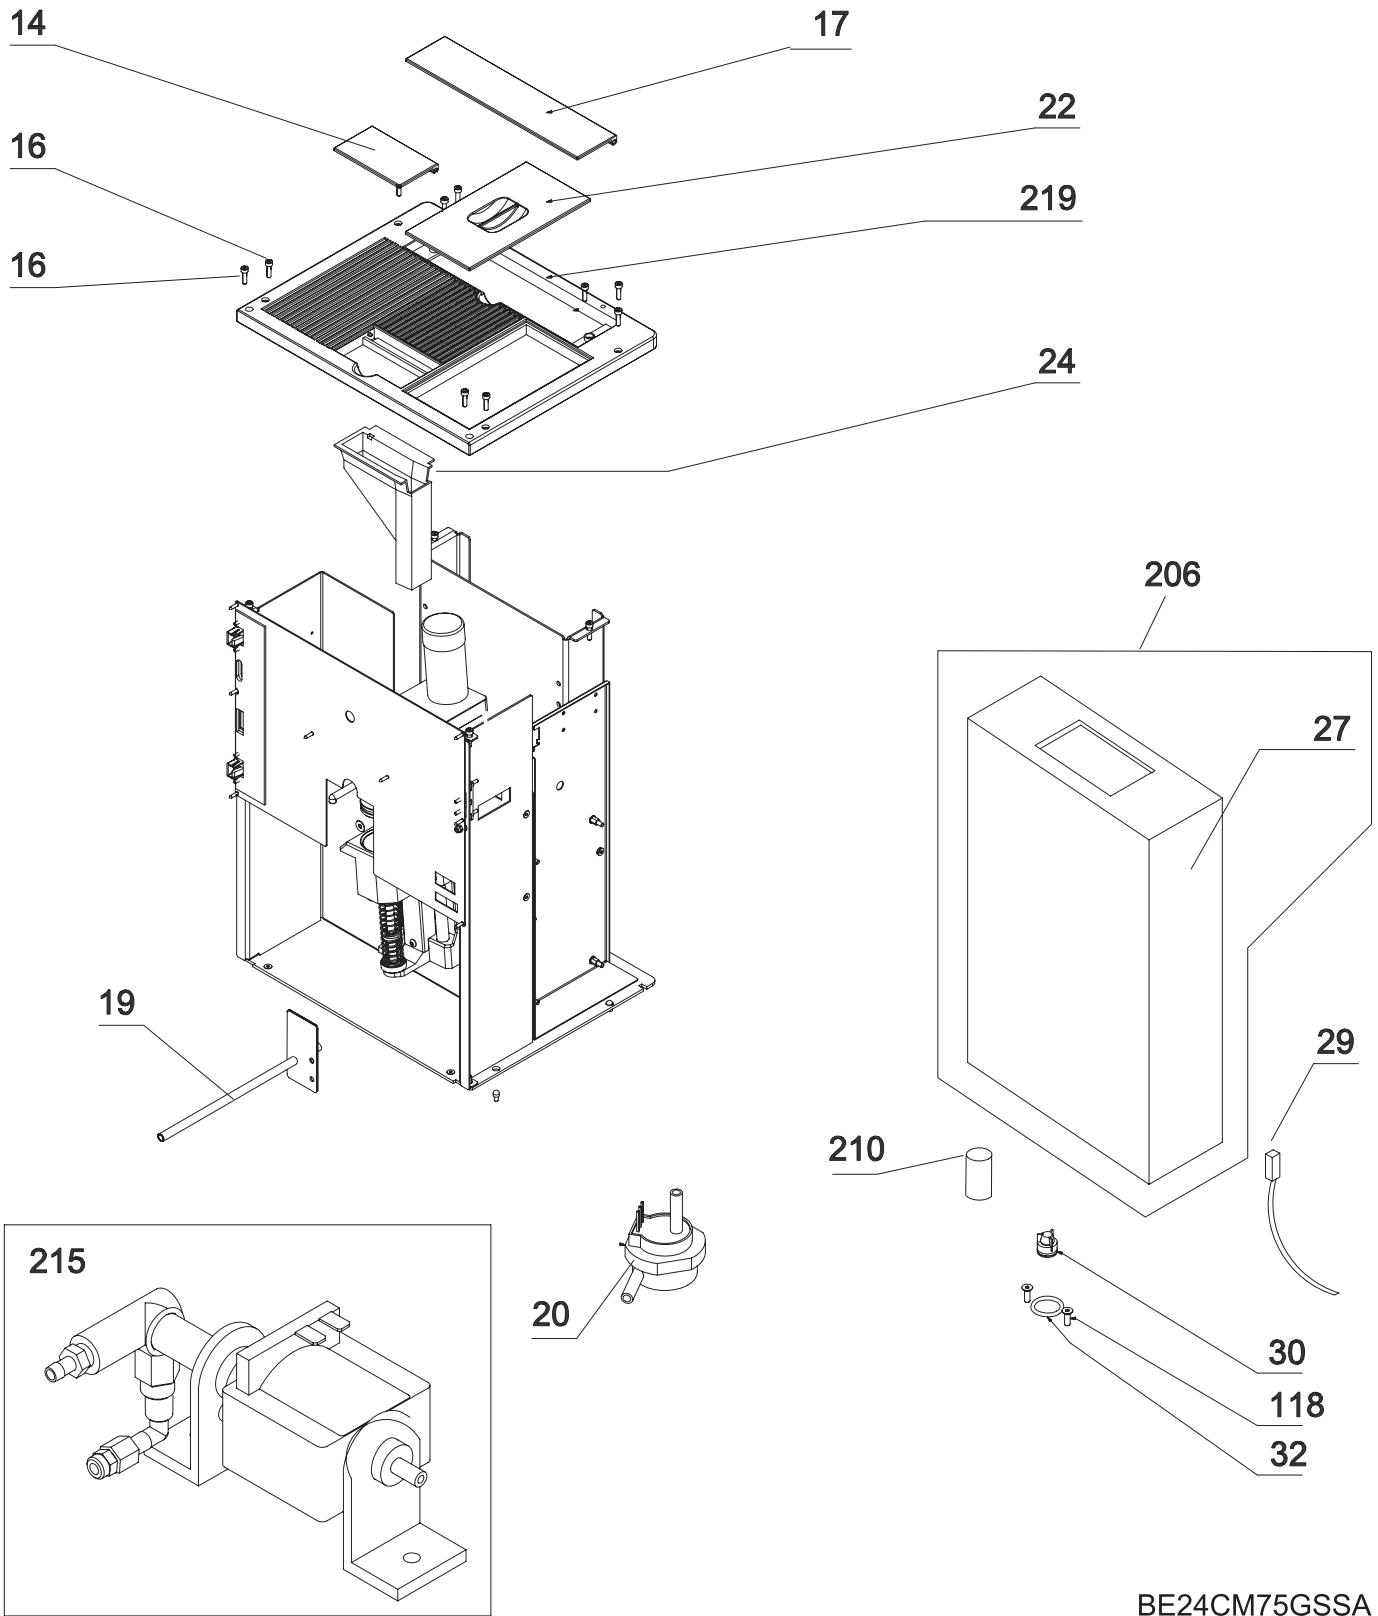

ELECTRICAL COMPONENTS

AE24CM75GSSA

ELECTRICAL COMPONENTS

POS. NO	PART NO.	DESCRIPTION
1	75304466039	Holder, hinge
2 #	75304466040	Ribbon Cable, display
3 #	75304466041	Ribbon Cable, touch pad
6 #	75304466042	Capacitor
8 #	75304466043	Transformer, voltage
9	75304466044	Screw, M6 x 50, stainless
11 #	75304466045	EPROM, memory circuit
12	75304466046	Nut, plastic
13 #	75304466047	Switch, micro, grounds drawer
43 #	75304466064	Control Board, printed circuit
104	75304466092	Screw, M3 x 8, stainless
231	75304466430	Accessory Kit, brush, scoop, etc
233#	75304466431	Power Cord, electric
242	75304466436	Nut, M3
243	75304466437	Clip
269	75304466446	Cleaning Kit

WATER SYSTEM-PUMP

BE24CM75GSSA

WATER SYSTEM-PUMP

POS. NO	PART NO.	DESCRIPTION
14	75304466048	Cover, chute, ground coffee
16	75304466049	Screw, m4 x 16, stainless
17	75304466050	Cover, water tank
19 #	75304466051	Tube, drain
20 #	75304466052	Meter, flow, low pressure
22	75304466053	Cover, bean container
24	75304466054	Chute, ground coffee
27 #	75304466055	Tank, water
29 #	75304466056	Sensor, magnetic
30 #	75304466319	Valve, check, water tank
32	75304466057	O'Ring, 11 mm
118	75304466322	Screw, stainless
206#	75304466418	Tank Assembly, water
210#	75304466422	Float, water level, tank
215#	75304466426	Pump, water
219	75304466429	Cover, top panel