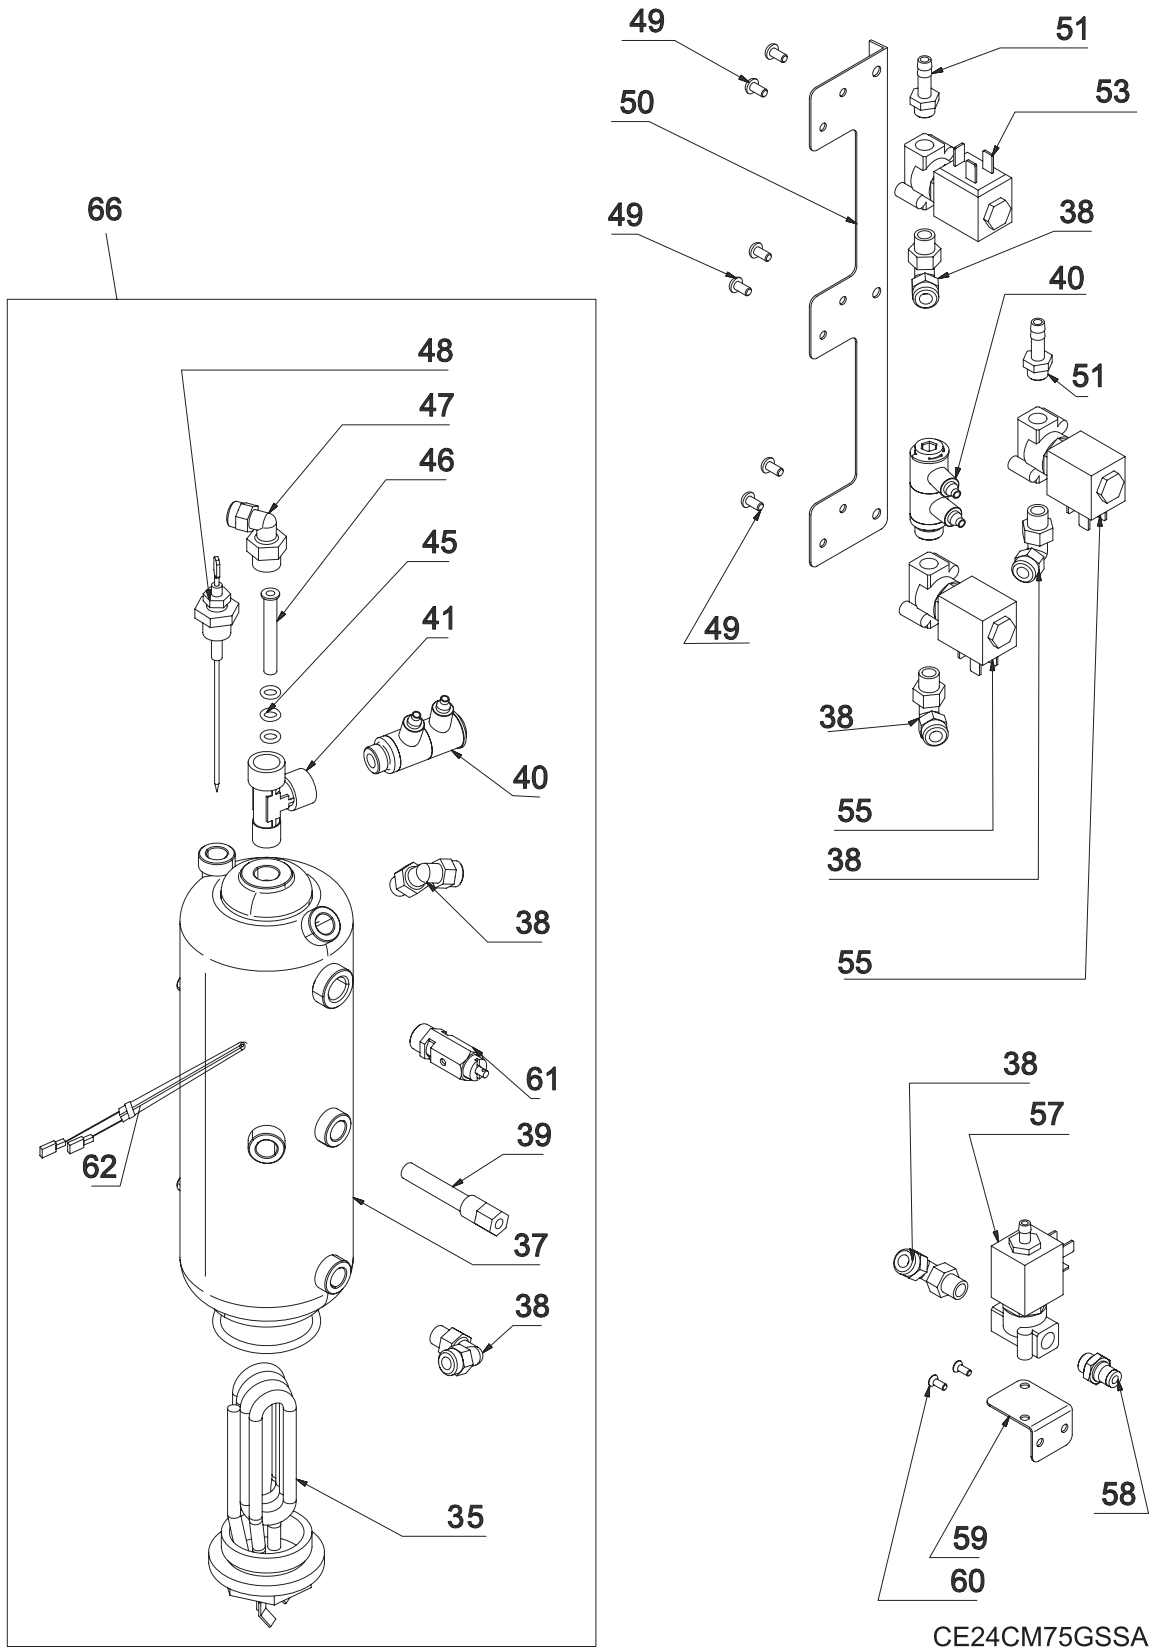

WATER SYSTEM-PUMP

BE24CM75GSSA

WATER SYSTEM-PUMP

POS. NO	PART NO.	DESCRIPTION
14	75304466048	Cover, chute, ground coffee
16	75304466049	Screw, m4 x 16, stainless
17	75304466050	Cover, water tank
19 #	75304466051	Tube, drain
20 #	75304466052	Meter, flow, low pressure
22	75304466053	Cover, bean container
24	75304466054	Chute, ground coffee
27 #	75304466055	Tank, water
29 #	75304466056	Sensor, magnetic
30 #	75304466319	Valve, check, water tank
32	75304466057	O'Ring, 11 mm
118	75304466322	Screw, stainless
206#	75304466418	Tank Assembly, water
210#	75304466422	Float, water level, tank
215#	75304466426	Pump, water
219	75304466429	Cover, top panel

BOILER ASSEMBLY

BOILER ASSEMBLY

POS. NO	PART NO.	DESCRIPTION
35 #	75304466058	Element, heating, 115 V
37 #	75304466059	Cannister, boiler
38 #	75304466060	Elbow, compression, swivel
39 #	75304466061	Probe, temperature, boiler
40 #	75304466062	Fitting, compression, double
41 #	75304466063	T-Fitting
45	75304466065	O'Ring
46	75304466066	Pipe, dia. 6, Teflon
47 #	75304466067	Elbow, boiler, swivel
48 #	75304466068	Probe, water level, boiler
49	75304466069	Screw, M4 x 6
50	75304466070	Bracket, valve support
51 #	75304466071	Fitting, water line
53 #	75304466072	Valve, solenoid, 2 way
55 #	75304466073	Valve, solenoid, 2 way
57 #	75304466074	Valve, solenoid, 3 way
58 #	75304466075	Fitting, 3 way solenoid
59	75304466090	Bracket, support, solenoid
60	75304466092	Screw, M3 x 8, stainless
61 #	75304466093	Valve, safety
62 #	75304466094	Thermostat, boiler
66 #	75304466096	Boiler Assembly, 120 V
*	75304466414	Pipe, dia. 4, Teflon
*	75304466415	Pipe, dia. 7 x 700 mm, silicone