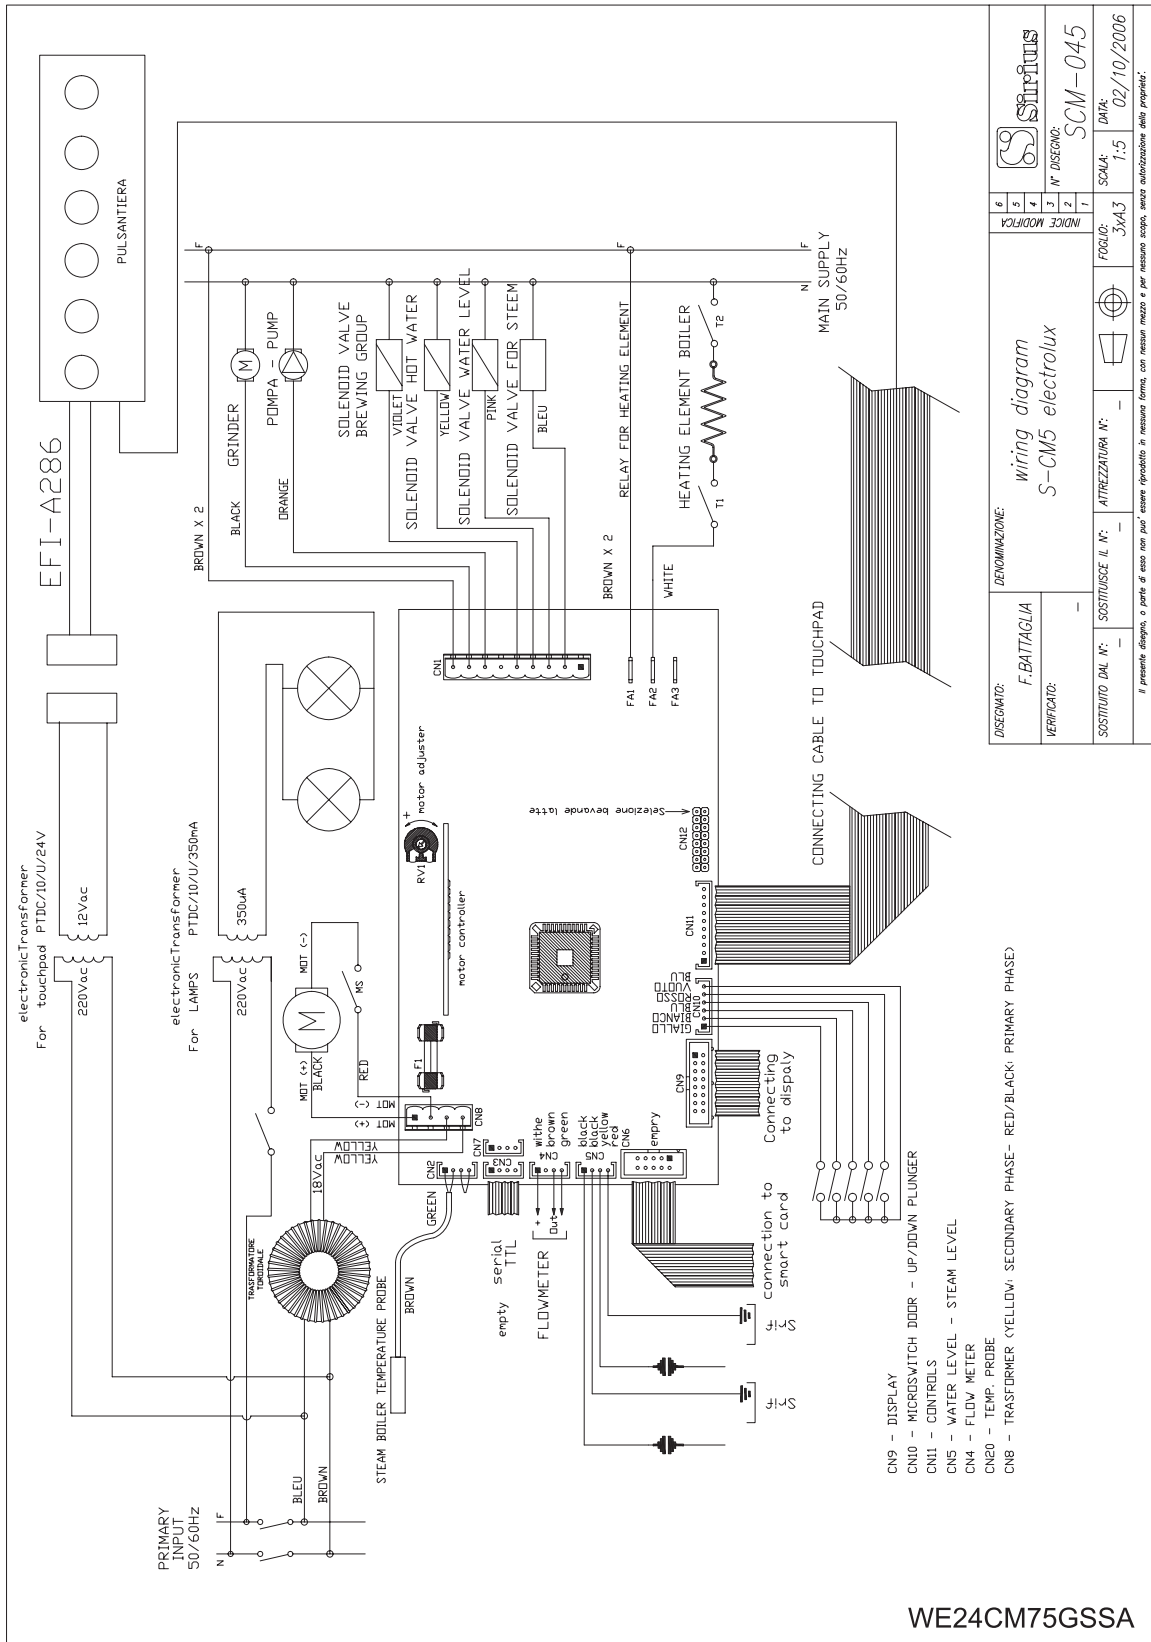

WIRING DIAGRAM

6	5	4	3	2	1
INDICE MODIFICA					
F. BATTAGLIA					
DENOMINAZIONE: wiring diagram					
S-CM5 electrolux					
SOSTITUITO DAL N°: -					
SOSTITUISCE IL N°: -					
ATTREZZATURA N°: -					
FOGLIO: 3x43					
SCALA: 1:5					
DATA: 02/10/2006					
N° DISSEGNO: SCM-045					

WE24CM75GSSA