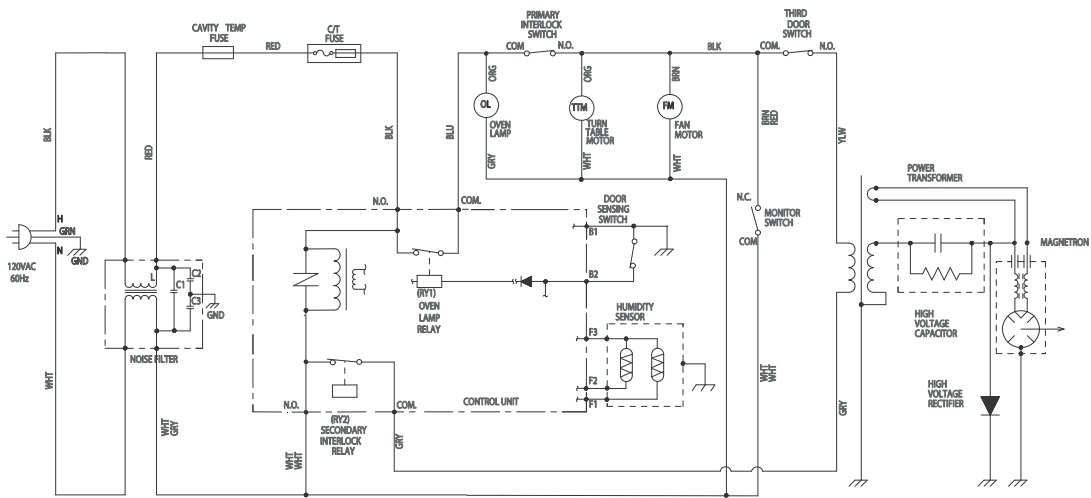

WIRING DIAGRAM

**SCHEMATIC**  
NOTE: CONDITION OF OVEN  
1. DOOR CLOSED  
2. CLOCK APPEARS ON DISPLAY

Figure O-1 Oven Schematic - Off Condition

**SCHEMATIC**  
NOTE: CONDITION OF OVEN  
1. DOOR CLOSED  
2. COOKING TIME PROGRAMMED  
3. VARIABLE COOKING CONTROL "HIGH"  
4. "START" PAD TOUCHED

Figure O-2 Oven Schematic - Cooking Condition