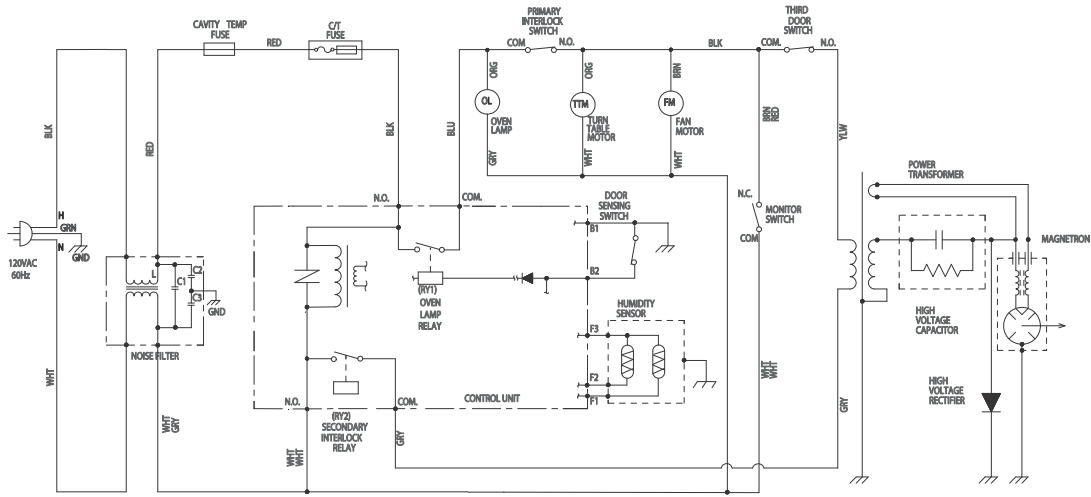

WIRING DIAGRAM

**SCHEMATIC**  
NOTE: CONDITION OF OVEN  
1. DOOR CLOSED  
2. CLOCK APPEARS ON DISPLAY

Figure O-1 Oven Schematic - Off Condition

**SCHEMATIC**  
NOTE: CONDITION OF OVEN  
1. DOOR CLOSED  
2. COOKING TIME PROGRAMMED  
3. VARIABLE COOKING CONTROL "HIGH"  
4. "START" PAD TOUCHED

Figure O-2 Oven Schematic - Cooking Condition