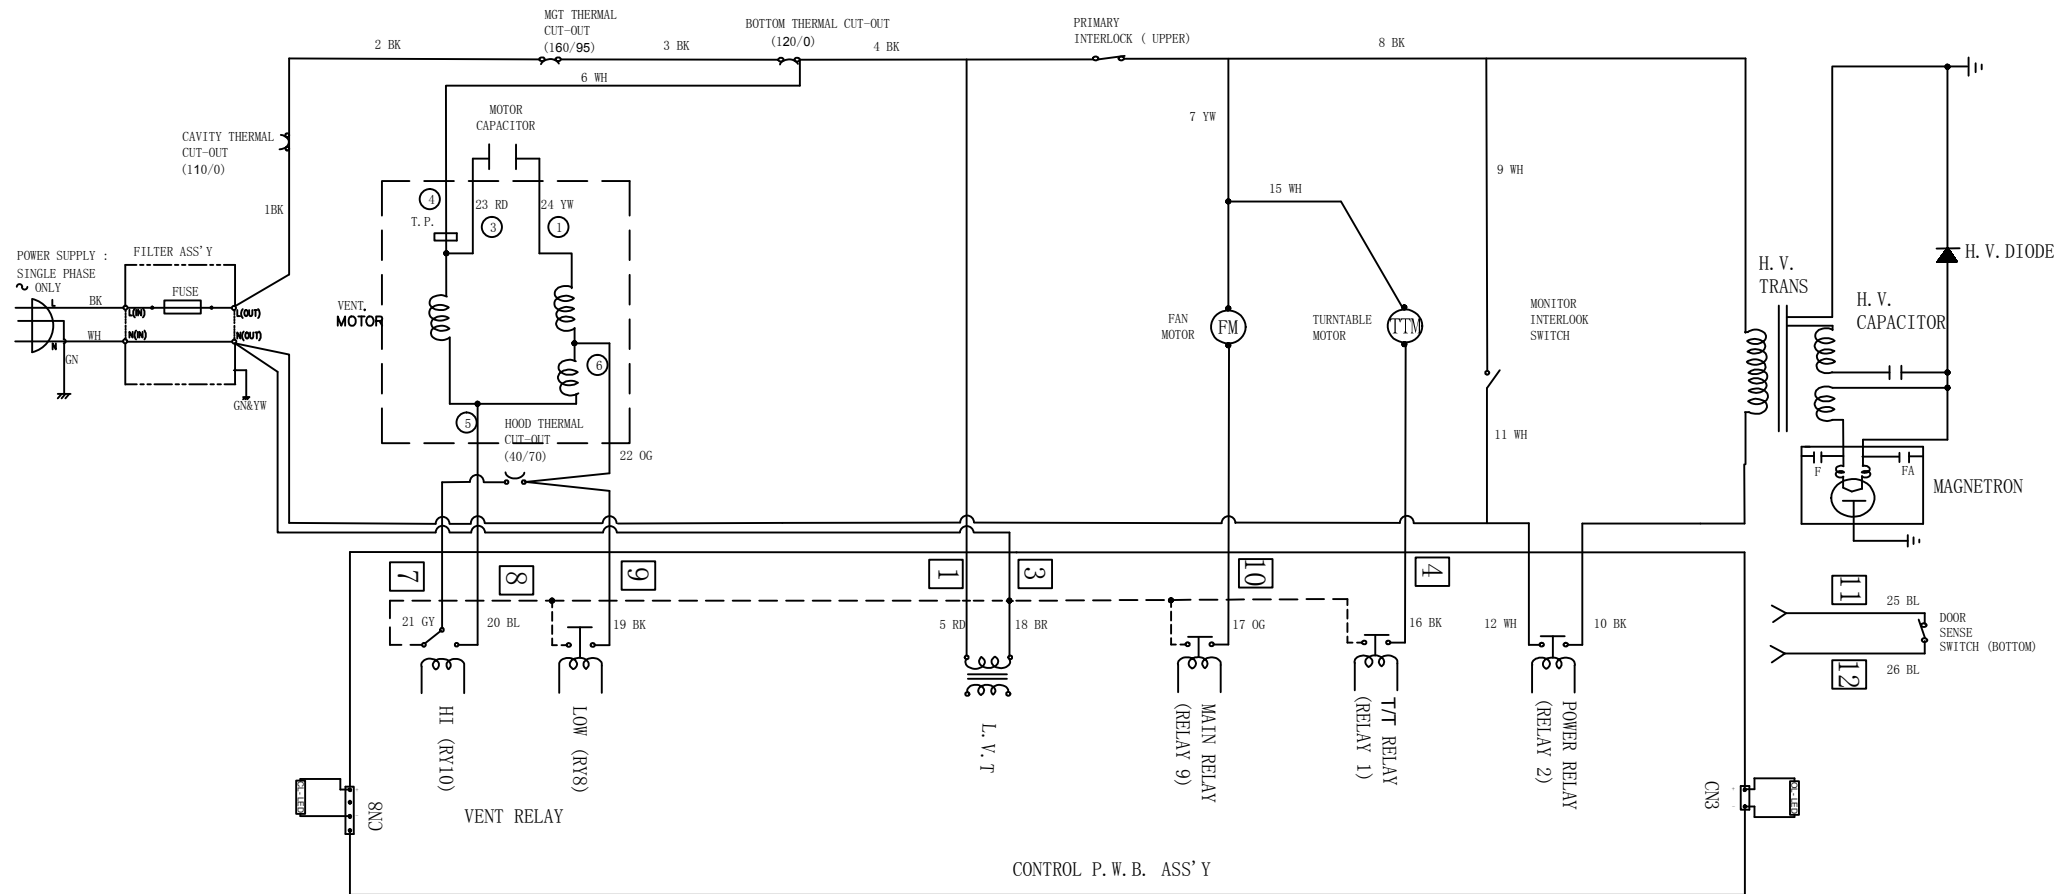

PN.:16170000A54876

客版电路图 EM044K6AB-P00A AB 280*170mm 1.0 p 80克双胶纸 李惠萍样机

CFMV1645TB/S/W Frigidaire 1.6 Base A06823407 需折叠 折叠方式同261800311305

NOTE: Connection is polarity sensitive. Assemble correctly.

[CONDITION]	FM: FAN MOTOR	OG: ORANGE	BR: BROWN
DOOR: CLOSED	OL: OVEN LAMP	YW: YELLOW	WH: WHITE
COOK: OFF	CL: COOKTOP LAMP	RD: RED	BK: BLACK
	TM: TURNTABLE MOTOR	BL: BLUE	GY: GREY
		GN: GREEN	PK: PINK

PN.:A06823407
16170000A54876