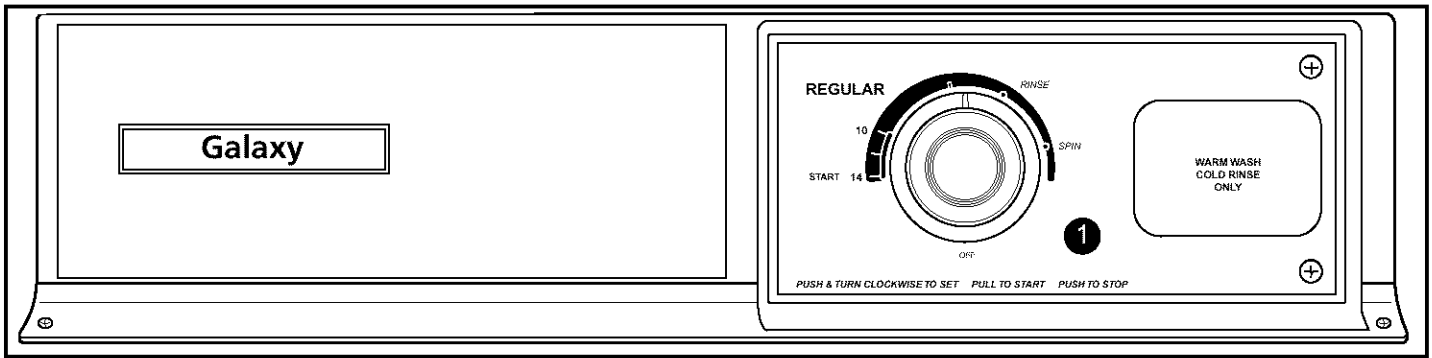

# GALAXY™ WASHER/LAVADORA/LAVEUSE

**Stock No.  
19101**

## Features –

Become familiar with all features before using your washer. Refer to the “OPERATION” section of your owner’s manual for feature details.

- ❶ Cycle Selector (Timer) Control
- ❷ Model and Serial No. Plate
- ❸ Straight-Vane Agitator
- ❹ Unified Balance System