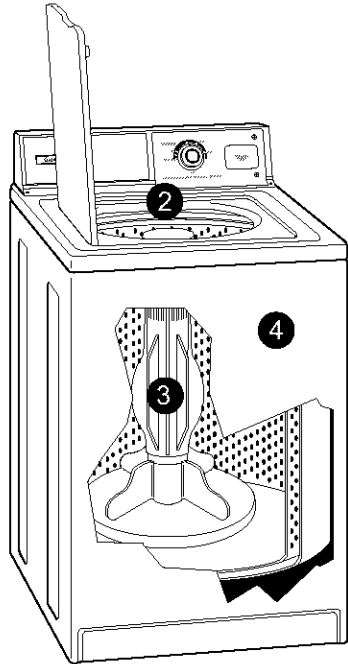

GALAXY™ WASHER/LAVADORA/LAVEUSE

**Stock No.
19101**

Features –

Become familiar with all features before using your washer. Refer to the “OPERATION” section of your owner’s manual for feature details.

- ❶ Cycle Selector (Timer) Control
- ❷ Model and Serial No. Plate
- ❸ Straight-Vane Agitator
- ❹ Unified Balance System

**Reserva No.
19101**

Características –

Antes de usar su lavadora, familiarícese con las características de la misma. Véase la sección de “FUNCIONAMIENTO” en el manual del propietario para conocer las características en detalle.

- ❶ Control del Selector de Ciclos (Reloj Automatico)
- ❷ Placa de los números de modelo y de serie
- ❸ Agitador de aspas rectas
- ❹ Sistema de equilibrio unificado

**Stock nº
19101**

Caractéristiques –

Familiarisez-vous avec toutes les caractéristiques avant d'utiliser votre laveuse. Consulter la section “FONCTIONNEMENT” de votre manuel du propriétaire pour des détails sur les caractéristiques.

- ❶ Sélecteur de programme (minuterie)
- ❷ Plaque signalétique
- ❸ Agitateur à pales droites
- ❹ Système d'équilibrage unifié