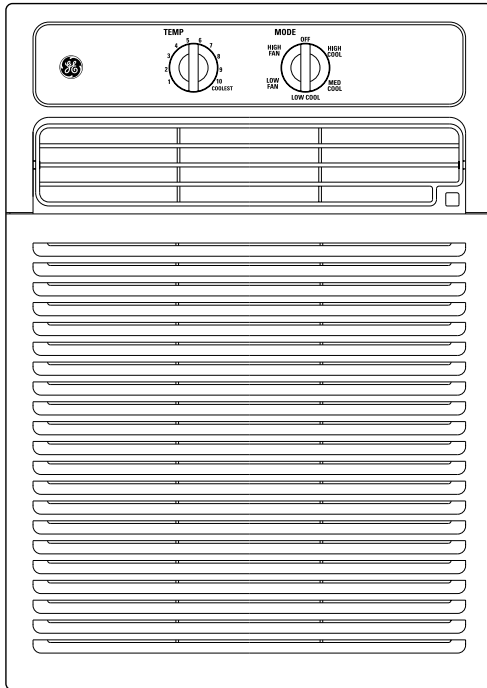

GE Appliances

AGX10AA—GE Slide-Aire Room Air Conditioner

Wall Case Dimensions (in inches)

Note: Fixed chassis unit are not designed for through-the-wall applications.

Parallel

115V

Wall Outlets: All wiring, including installation of receptacle, must be made in accordance with local electrical codes and regulations. Electrical outlet should be in reach of line cord.

Total volume and shelf area are calculated by the Association of Home Appliance Manufacturers' standards.

Listed by Underwriters Laboratories

GE Appliances

AGX10AA—GE Slide-Aire Room Air Conditioner

Features and Benefits