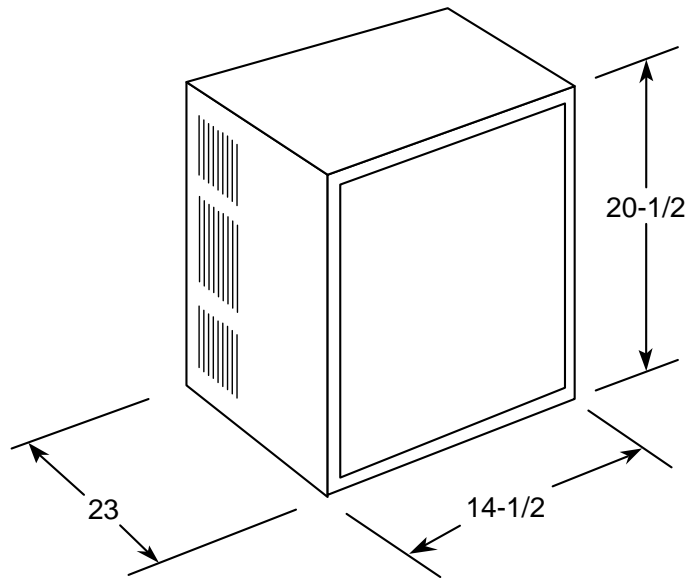

GE Appliances

AGX10AA—GE Slide-Aire Room Air Conditioner

Wall Case Dimensions (in inches)

Note: Fixed chassis unit are not designed for through-the-wall applications.

Parallel

115V

Wall Outlets: All wiring, including installation of receptacle, must be made in accordance with local electrical codes and regulations. Electrical outlet should be in reach of line cord.