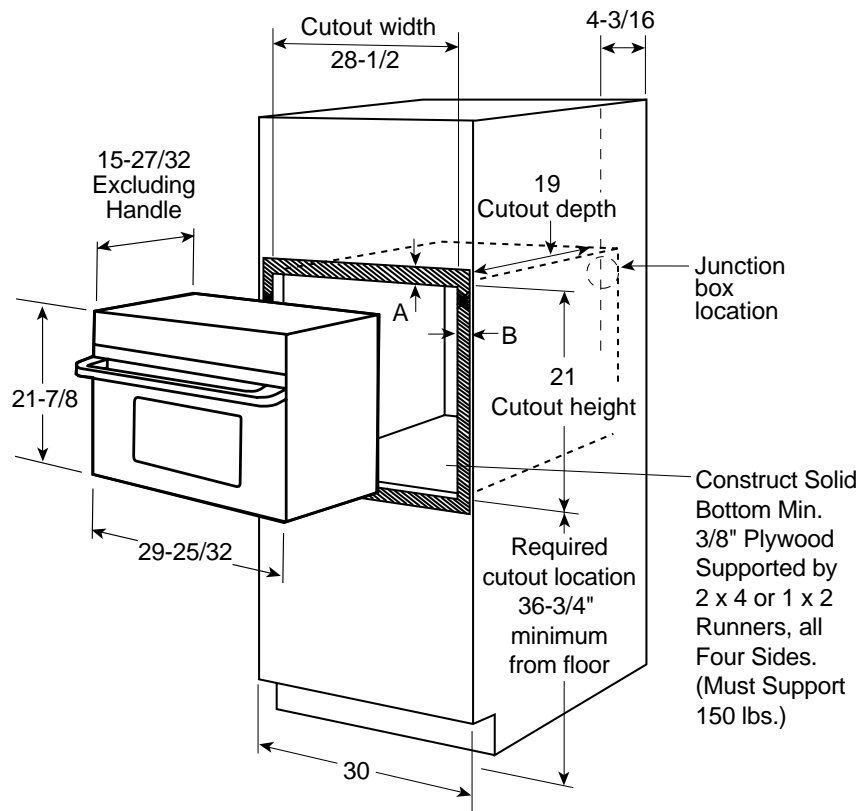

## SCB2000F – Advantium™ Wall Oven

Dimensions (in inches)

**Note:** Cabinets installed adjacent to wall ovens must have an adhesion spec of at least 194°F temperature rating.

**Most 30" Wall Cabinets can be used with this unit.**

**Note:** 2" minimum between cutouts when installed above warming drawer or single wall oven.

Listed by  
Underwriters  
Laboratories

For answers to your Monogram®, GE Profile™ or GE appliance questions, visit our website at [GEAppliances.com](http://GEAppliances.com) or call GE Answer Center® service, 800.626.2000.

### Single Speedcook Installation

Order a 30" wide single oven cabinet or cut the opening in a wall to dimensions shown.

The rough opening must be:

- Depth – 19" Min.
- Width – 28-1/2" Min.
- Height – 21" Min.
- 36-3/4" from the floor to the cutout is required.
- These ovens require 3/4" overlap on each side, top and bottom of the cutout.
- Oven overlaps will conceal cut edges on all sides of the opening.