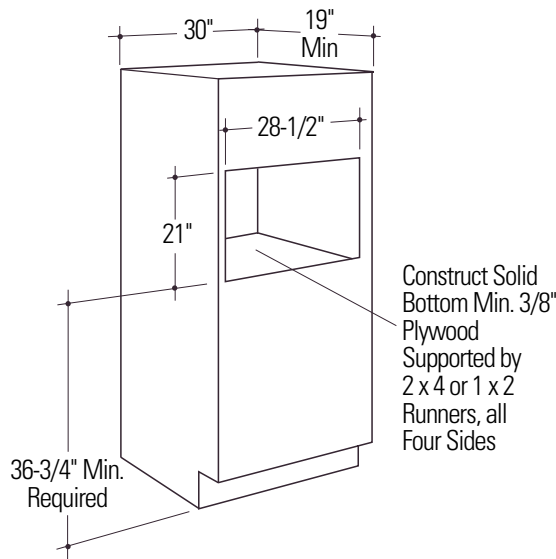

**Note:** 2" minimum between cutouts when installed above warming drawer or single wall oven.

Listed by  
Underwriters  
Laboratories

For answers to your Monogram®, GE Profile™ or GE appliance questions, visit our website at [GEAppliances.com](http://GEAppliances.com) or call GE Answer Center® service, 800.626.2000.

### Single Speedcook Installation

Order a 30" wide single oven cabinet or cut the opening in a wall to dimensions shown.

The rough opening must be:

- Depth – 19" Min.
- Width – 28-1/2" Min.
- Height – 21" Min.
- 36-3/4" from the floor to the cutout is required.
- These ovens require 3/4" overlap on each side, top and bottom of the cutout.
- Oven overlaps will conceal cut edges on all sides of the opening.