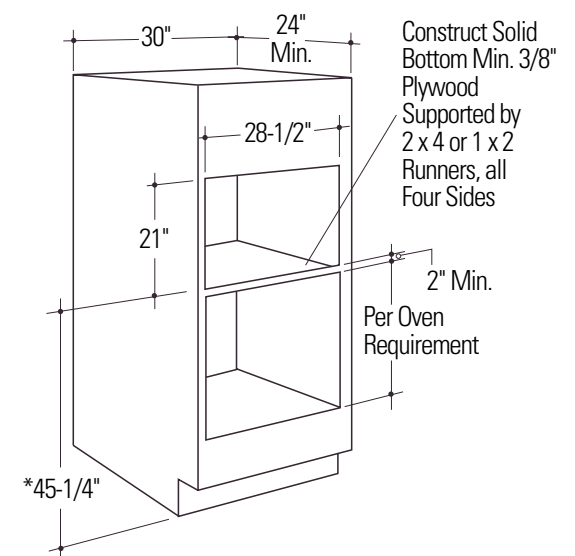

Speedcook Oven Installation above a single GE Built-In Wall Oven

Listed by
Underwriters
Laboratories

For answers to your Monogram®, GE Profile™ or GE appliance questions, visit our website at GEAppliances.com or call GE Answer Center® service, 800.626.2000.