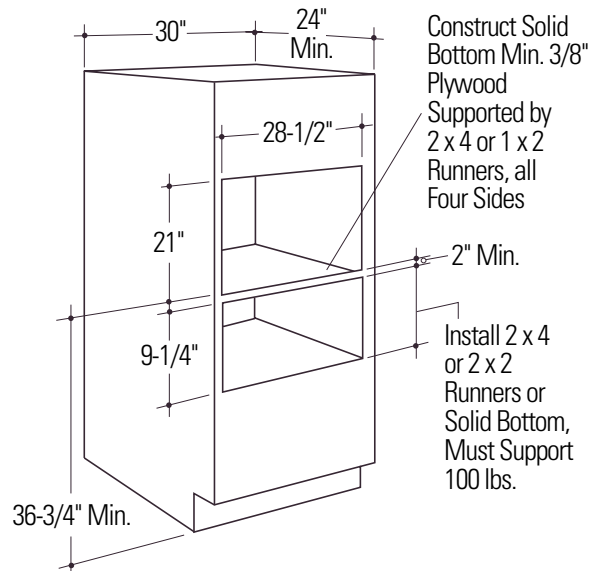

Speedcook Oven Installation above a GE Warming Drawer

Note: Additional clearance between the cutouts may be required. Check to be sure the oven supports above the Warming Drawer location does not obstruct the required interior 23-1/2" depth and 9-1/4" height. See installation instructions for details.