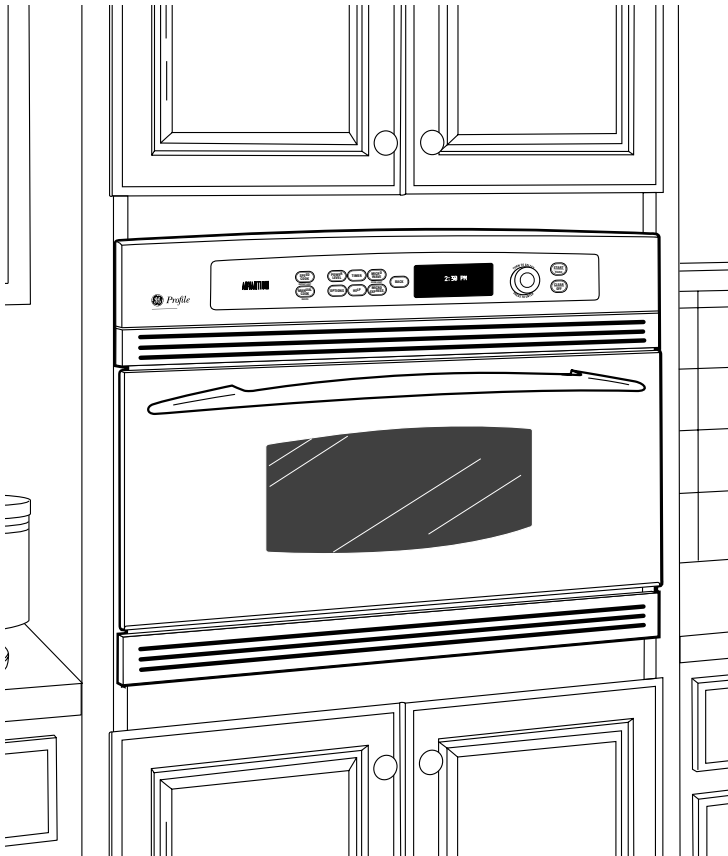

Profile™

SCB2000F – Advantium™ Wall Oven

Features and Benefits

- Revolutionary Speedcook Technology Cooks Oven-Quality Food Up to Eight Times Faster Than a Conventional Oven
- Over 100 Pre-Programmed Menu Items, Repeat Last, Help and Demo Modes
- Electronic Scrolling Display with Variable Scroll Speed
- Bakes, Browns, Broils, Grills and Roasts – All with No Preheating
- Converts to Fully Functional 950 Watt Sensor Microwave Oven
- Family-Size Oven with Stainless Steel Interior
- Microwave Oven Features Humidity Sensor and Auto Defrost/Time Defrost
- Cooking Complete Reminder with Beeper Sound Level Control
- Interior Oven Light
- Child Lock Out
- Sculptured Handle
- Frameless Glass Oven Door with Window
- Cookbook and Pan Set Included
- Model SCB2000FWW – White on white
- Model SCB2000FBB – Black on black
- Model SCB2000FCC – Bisque on bisque
- Model SCB2001FSS – Stainless steel