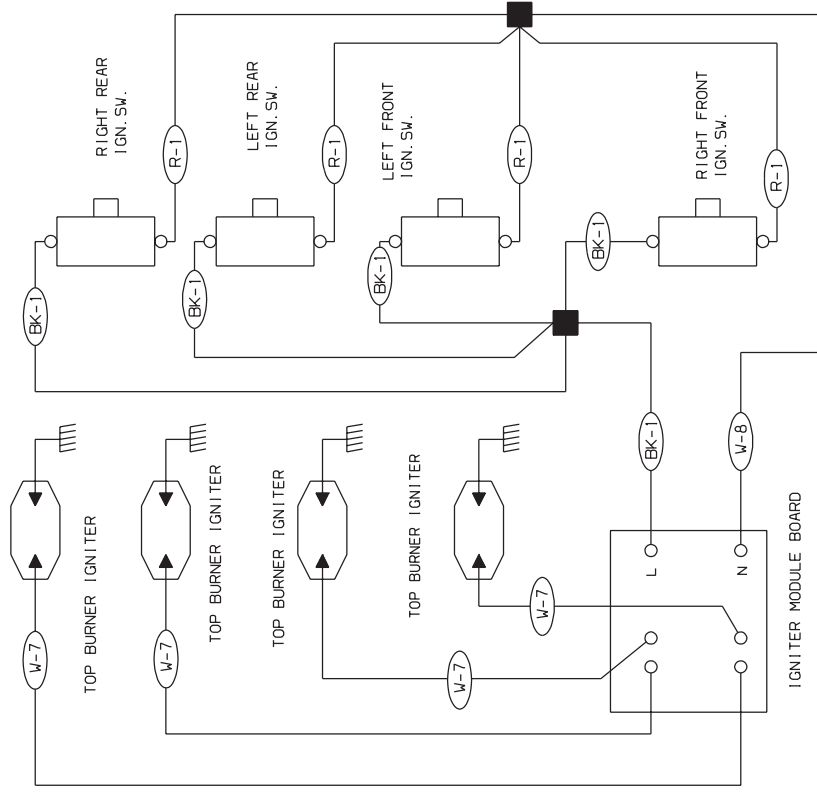

COOKTOP CIRCUIT

WARNING
DISCONNECT POWER BEFORE SERVICING UNIT.

BL/W-1
COLOR WIRE NO.

WIRE	GAGE	TEMP °C	UL STYLE
8	18	200	3122
7	18	200	3304
6	12	150	3321
5	16	200	3122
4	10	150	3321
3	14	150	3321
2	16	150	3321
1	18	150	3321

COLOR CODE

BK	BLACK	P	PINK
BL	BLUE	PR	PURPLE
BR	BROWN	R	RED
C	COPPER	T	TAN
G	GREEN	V	VIOLET
OY	GRAY	W	WHITE
O	ORANGE	Y	YELLOW
BL/W	BLUE/WHITE STRIPE		

WARMER DRAWER

NOTE:
CIRCUIT SHOWN WITH ALL CONTROLS SET TO "OFF".
OVEN DOOR CLOSED AND UNLOCKED.

L 1
BK-4

COOKTOP CIRCUIT / PLANCHA DE COCINAR

L 2
R-4
N
W-1

COOKTOP CIRCUIT / PLANCHA DE COCINAR