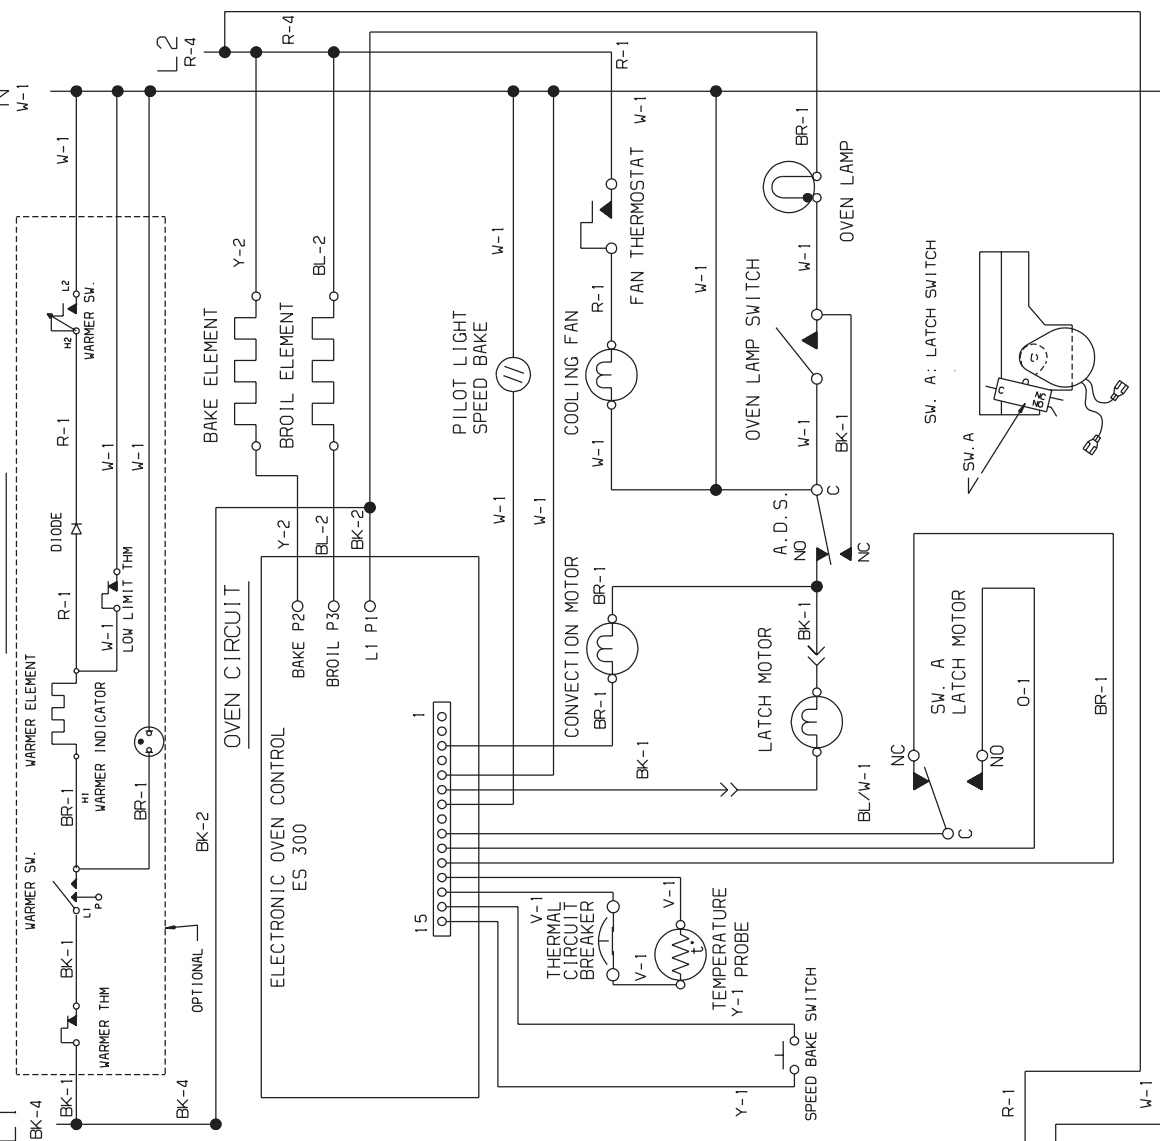

COOKTOP CIRCUIT

WARNING
DISCONNECT POWER BEFORE SERVICING UNIT.

BL/W-1
COLOR WIRE NO.

WIRE	GAGE	TEMP °C	UL STYLE
8	18	200	3122
7	18	200	3304
6	12	150	3321
5	16	200	3122
4	10	150	3321
3	14	150	3321
2	16	150	3321
1	18	150	3321

COLOR CODE

BK	BLACK	P	PINK
BL	BLUE	PR	PURPLE
BR	BROWN	R	RED
C	COPPER	T	TAN
G	GREEN	V	VIOLET
OY	GRAY	W	WHITE
O	ORANGE	Y	YELLOW
BL/W	BLUE/WHITE STRIPE		

WARMER DRAWER

NOTE:
CIRCUIT SHOWN WITH ALL CONTROLS SET TO "OFF".
OVEN DOOR CLOSED AND UNLOCKED.

L 1
BK-4

COOKTOP CIRCUIT / PLANCHA DE COCINAR

L 2
R-4
N
W-1

COOKTOP CIRCUIT / PLANCHA DE COCINAR