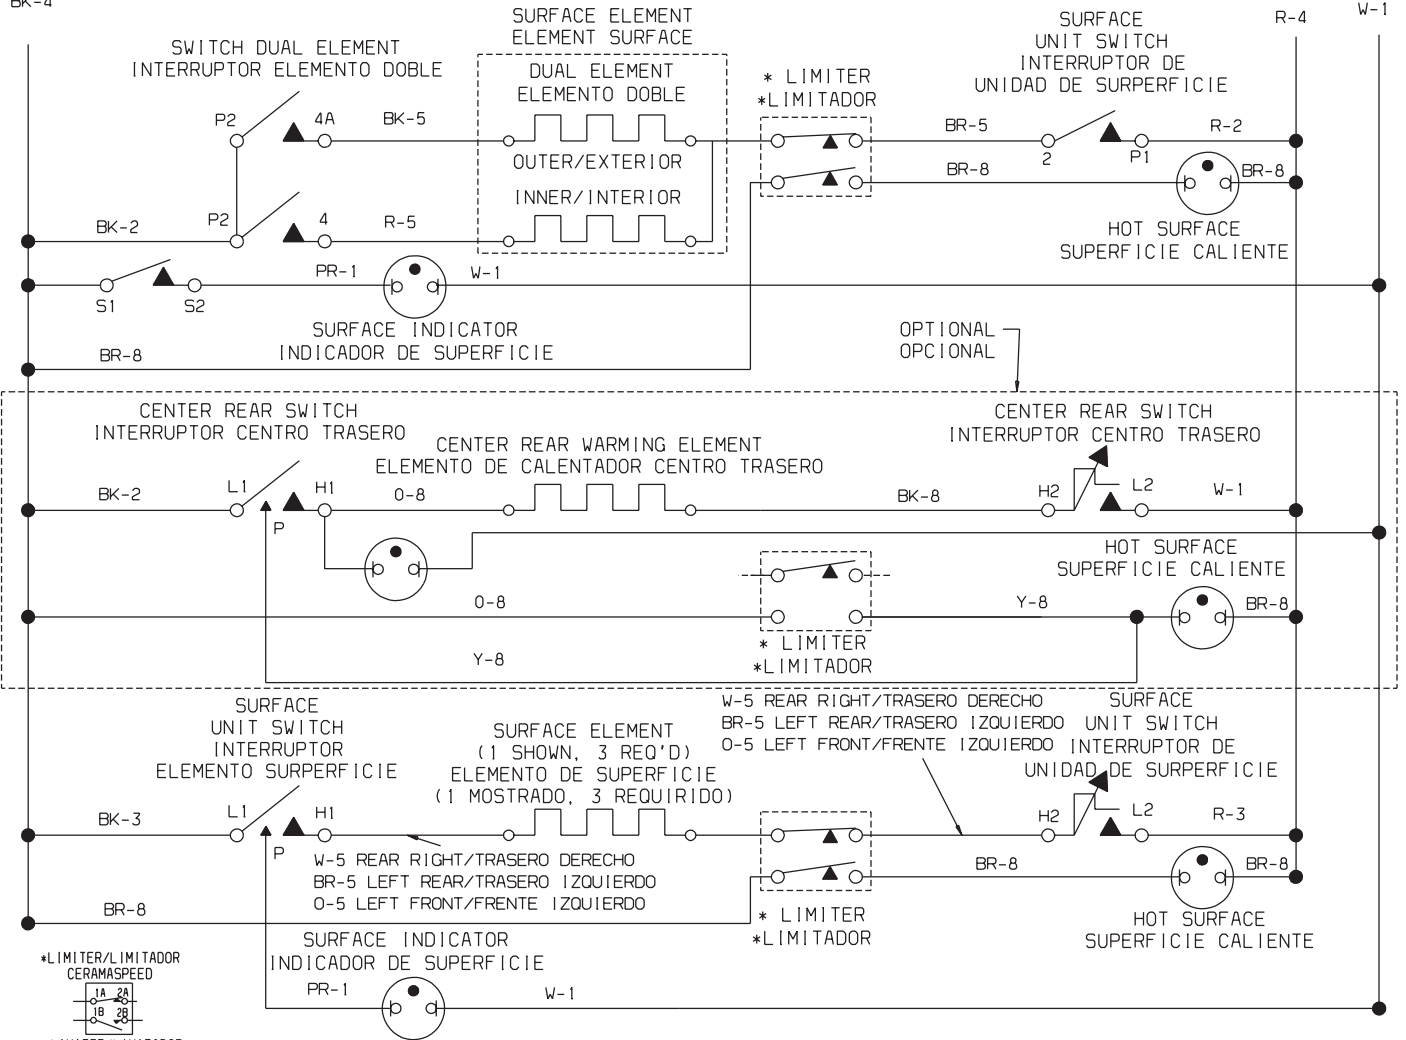

COOKTOP CIRCUIT

WARNING
DISCONNECT POWER BEFORE SERVICING UNIT.

BL/W-1
COLOR WIRE NO.

WIRE	GAGE	TEMP °C	UL STYLE
8	18	200	3122
7	18	200	3304
6	12	150	3321
5	16	200	3122
4	10	150	3321
3	14	150	3321
2	16	150	3321
1	18	150	3321

COLOR CODE

BK	BLACK	P	PINK
BL	BLUE	PR	PURPLE
BR	BROWN	R	RED
C	COPPER	T	TAN
G	GREEN	V	VIOLET
OY	GRAY	W	WHITE
O	ORANGE	Y	YELLOW
BL/W	BLUE/WHITE STRIPE		

WARMER DRAWER

NOTE:
CIRCUIT SHOWN WITH ALL CONTROLS SET TO "OFF".
OVEN DOOR CLOSED AND UNLOCKED.

L 1
BK-4

COOKTOP CIRCUIT / PLANCHA DE COCINAR

L 2
R-4
N
W-1

COOKTOP CIRCUIT / PLANCHA DE COCINAR