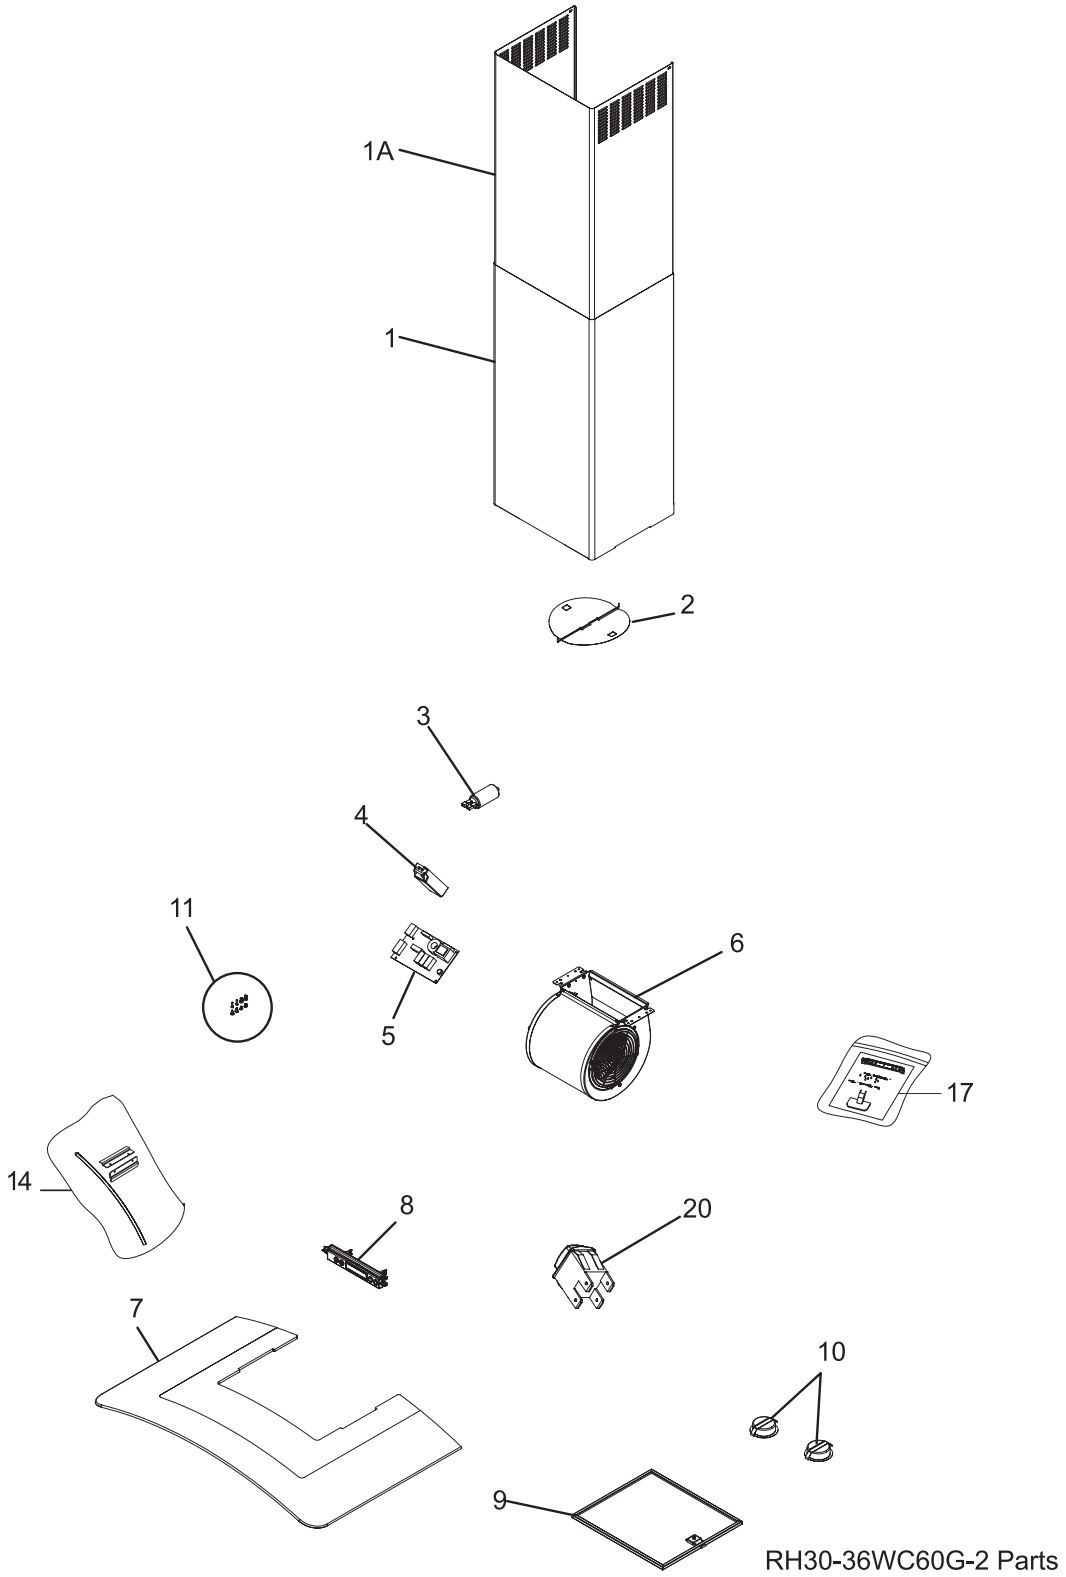

UNIVERSAL/MULTIFLEX

Factory Parts Catalog

| | | |
|---------------------------|-----------------|-----------------|
| Product No. | RH30WC60GSA | RH36WC60GSA |
| Market | North America | North America |
| Color | stainless steel | stainless steel |
| Exhaust-CFM | 600 CFM | 600 CFM |
| Volts | 120 | 120 |
| Owner's Guide | 316488522 | 316488522 |
| Installation Instructions | 316488522 | 316488522 |
| Wiring Diagram | 5995572608 | 5995572608 |

Electrolux Major Appliances

P.O. BOX 8020
CHARLOTTE, NC 28262

Publication No.
5995572608
10/08/25
(EN/SERVICE/KC)
099

RANGE HOOD

Model No.
RH30WC60G /
RH36WC60G

REPLACEMENT PARTS

REPLACEMENT PARTS

Model Index: A RH30WC60G (RH30WC60GSA)
B RH36WC60G (RH36WC60GSA)

| POS. NO | PART NO. | | DESCRIPTION |
|---------|------------|-----|--|
| 1 | 5304466257 | A B | Chimney, duct cover, lower flue |
| 1A | 5304466256 | A B | Chimney, duct cover, upper flue |
| 2 | 5304466258 | A B | Damper, exhaust |
| 3 # | 5304464261 | A B | Capacitor |
| 4 # | 5304464262 | A B | Transformer |
| 5 # | 5304464263 | A B | Power Board, pcb, w/spacers |
| 6 # | 5304466260 | A B | Blower Assembly |
| 7 # | 5304464264 | A - | Canopy, 30 inch, glass |
| 7 # | 5304466262 | - B | Canopy, 36 inch, glass |
| 8 # | 5304464201 | A B | Control Panel, display, LCD |
| 9 # | 5304464265 | A B | Filter, grease |
| 10 # | 5304464266 | A B | Lampholder, socket, w/housing, lamp |
| 11 | 5304466263 | A B | Screw Kit, assembly |
| 14 | 5304480606 | A B | Seal Kit, glass, w/mtg brackets |
| 17 | 5304464286 | A B | Installation Kit, w/hardware, instructions |
| 20 # | 5304472119 | A B | Switch, on/off |
| * # | 5304466255 | A B | Filter, charcoal, recirculation |
| * | 5304466744 | A B | Recirculation Kit, chimney/wall |