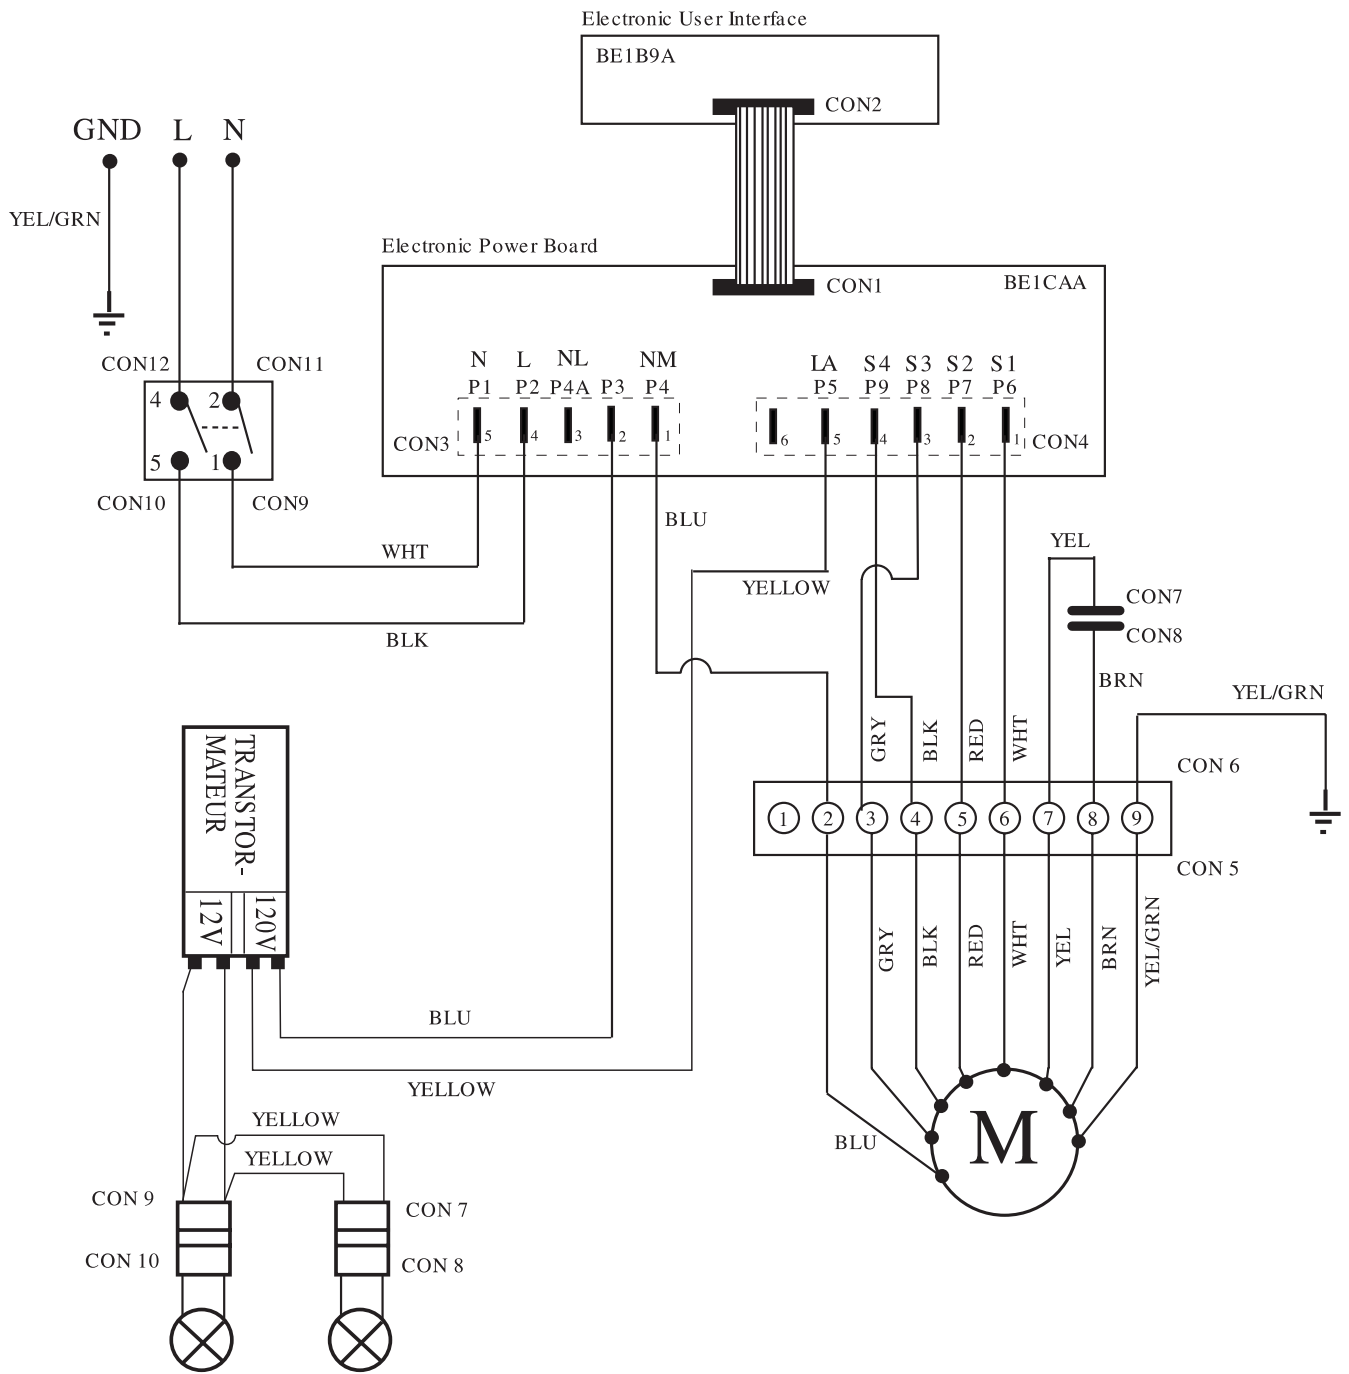

WIRING DIAGRAM

SE1Q5A