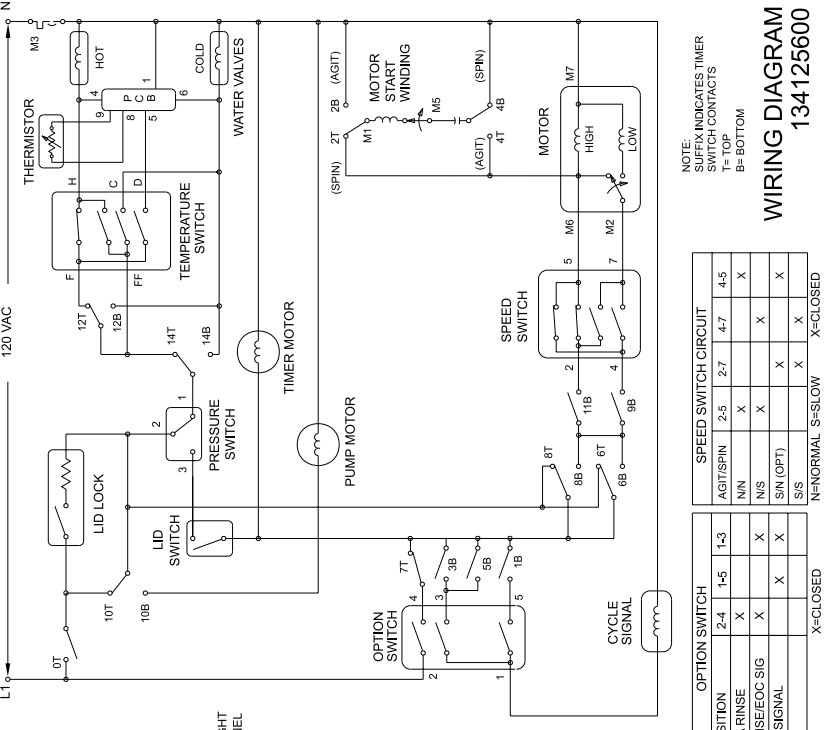

CAUTION: DISCONNECT ELECTRIC CURRENT BEFORE SERVICING

TERM.	CIRCUIT	REGULAR	EX. RINSE	PERM. PRESS.	KNITS & DELICATE	SOAK	OFF
0	1	LINE SWITCH					
1	231	RECEC SIGNAL					
2	5	SPIN DIR					
3	20L	AGITATE DIR					
4	8	SOAKEC SIGNAL					
5	14L	ADV SOAKWASH					
6	14	PS. BYPASS					
7	14L	ADV EXTRA RINSE					
8	14	PS. BYPASS					
9	8L	SPIN MOTOR PATH					
10	17	LID SW BYPASS					
11	8L	AGITATE MOTOR PATH					
12	22	WASH FILL					
13	22	WATER TEMP					
14	23	SPRAY					

CAUTION: DISCONNECT ELECTRIC CURRENT BEFORE SERVICING

WIRING DIAGRAM
134125600