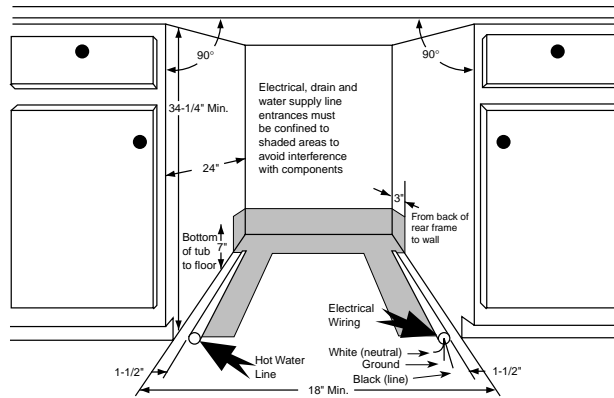

Installation Information (in inches)

Electrical Rating

Voltage AC	120
Hertz	60
Total connected load amperage	8.5
Calrod® heater watts	600

For use on adequately wired 120-volt, 15-amp circuit having 2-wire service with a separate ground wire. This appliance must be grounded for safe operation.