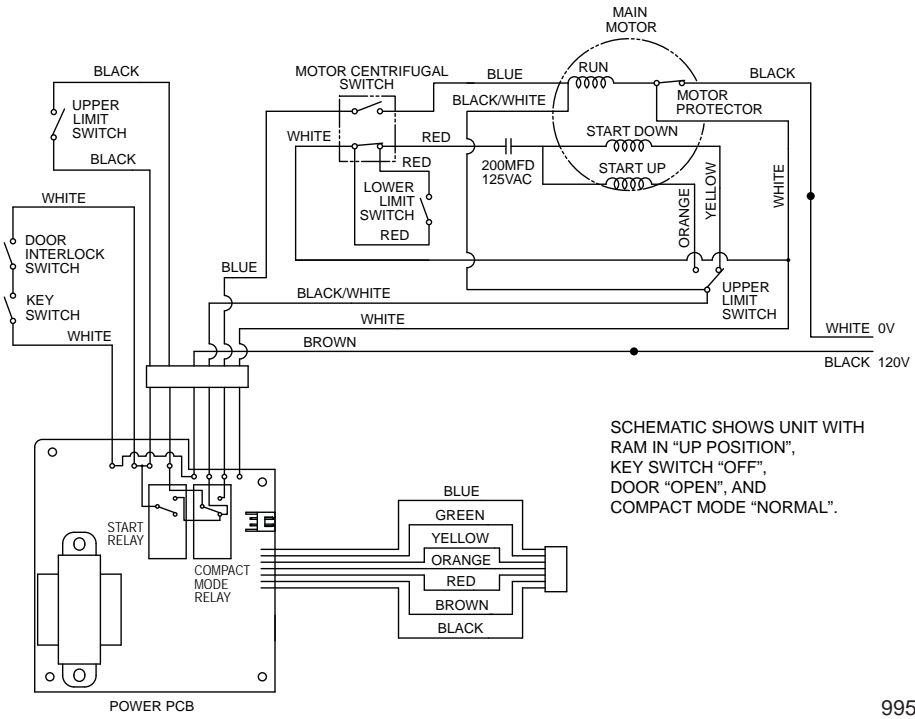

WIRING DIAGRAM

99526903B