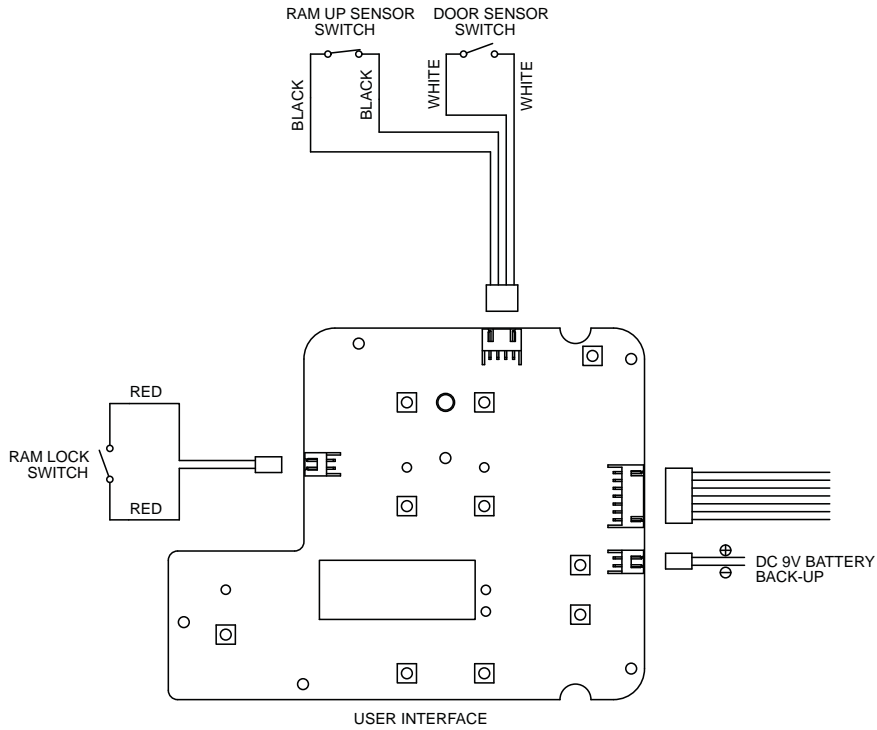

**RECOMMENDED SPARE PARTS**

POS. NO	PART NO.	DESCRIPTION
9	5304469072	Door Assy, Electrolux, w/handle
12	5304469073	Hinge Assembly, with pin, cap
13 #	5304469080	Actuator, interlock
20	5304469081	Cover, trim, plastic, top
21 #	5304469082	Gasket Assy, door, w/frame, screws
23	5304469084	Frame, control panel, auto
26 #	5304469086	Display Module, w/safety switch
30 #	5304469088	PC Board, main control
32 #	5304469089	Transformer, AC/DC
33 #	5304469090	Switch, interlock
34 #	5304469091	Touch Control, key pad
35	5304469092	Key, lock switch
37 #	5304469094	Bucket Assy, 37 #, Broan, S99526870, w/latch, handle
38	5304469095	Handle, bucket
39	5304469096	Slide Assembly, bucket, LH/RH
40	5304469097	Leveling Leg
41	5304469098	Roller, leveling
42	5304470119	Base, cabinet stand
44	5304469100	Toeplate, black
47	5304469102	Panel, back
48 #	5304469103	Power Cord, electric
49 #	5304469104	Plate, compaction, stainless
53 #	5304469201	Power Unit, assembly assy
55 #	5304469203	Belt, drive
56 #	5304469313	Pulley, drive wheel, large
57 #	5304469314	Pulley, drive wheel, small
58 #	5304469315	Switch, limit, upper
59 #	5304469316	Motor, w/capacitor, switch
60 #	5304469317	Switch, centrifugal
61 #	5304469318	Capacitor, motor
62 #	5304469319	Ram Screw, assembly
67	5304470120	Cabinet, housing
69	5304470121	Handle, Electrolux
72 #	5304470124	Switch, limit, lower
73	5304470125	Latch, compactor plate
74	5304484957	Mounting Kit, assembly, w/hardware-key

### WIRING DIAGRAM

99526903B