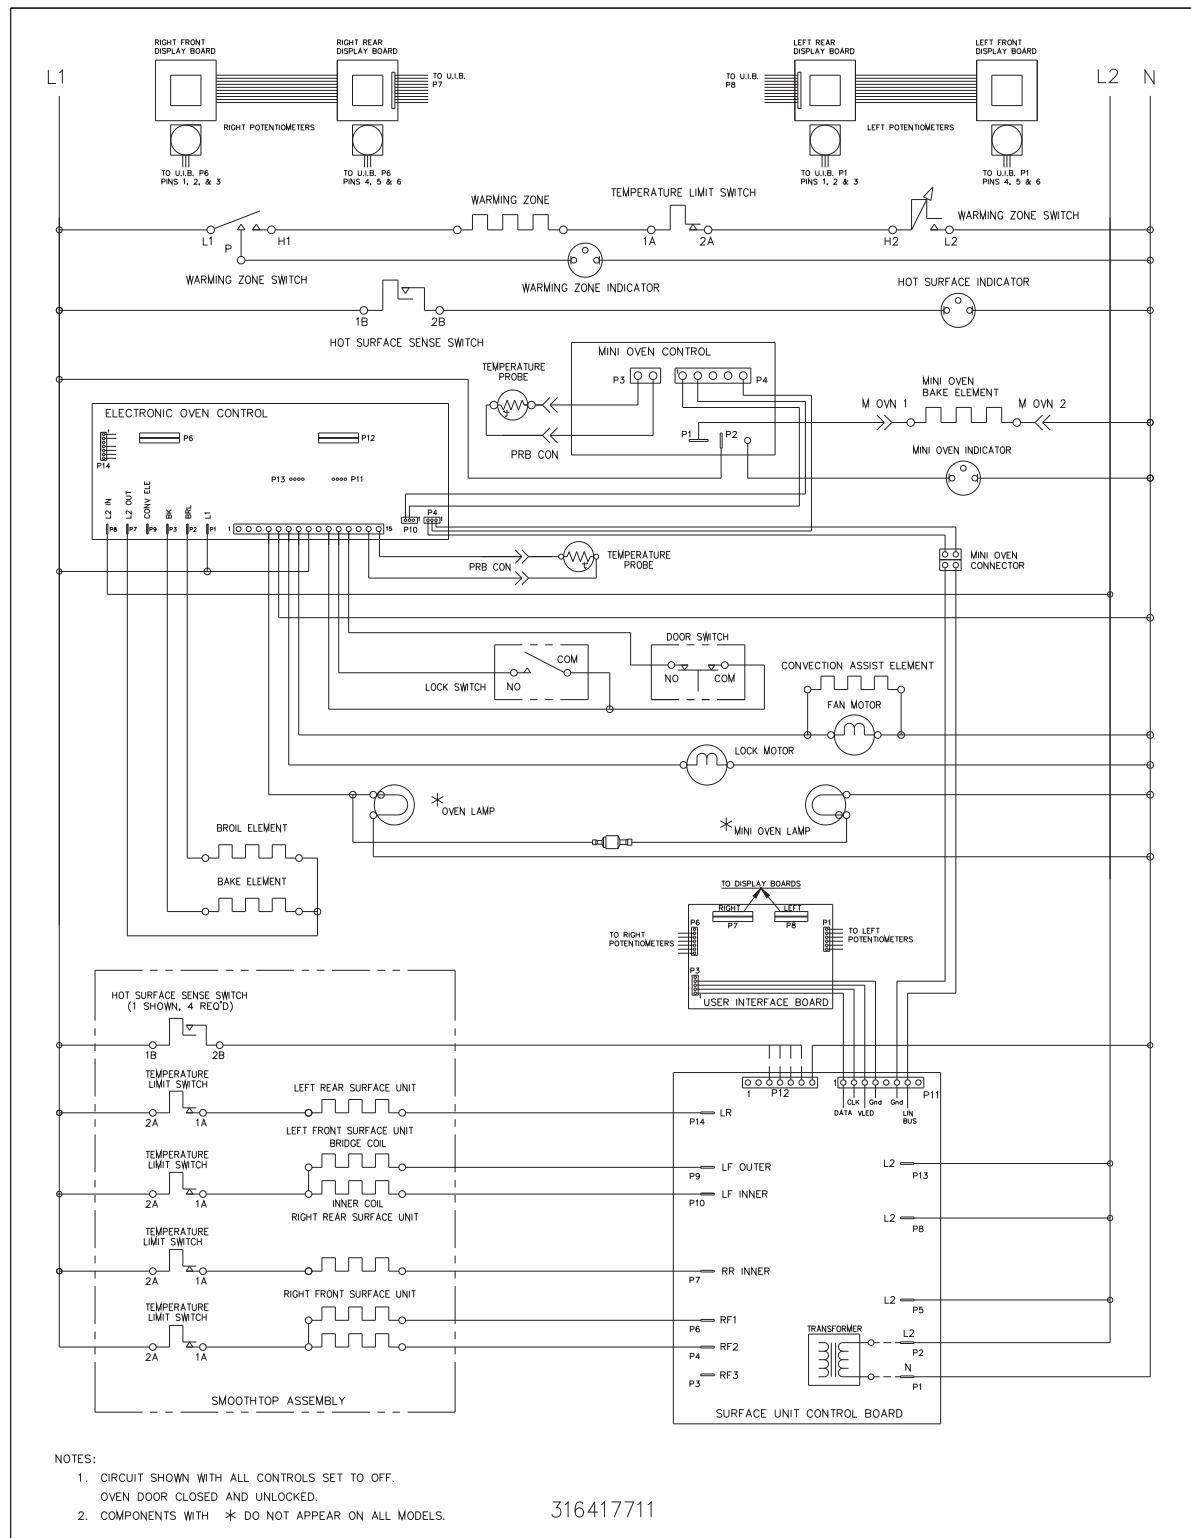

11	20	125	3173
10	16	200	3071
9	18	200	3071
8	20	200	3071
7	12	150	3321
6	14	150	3321
5	16	150	3321
4	20	150	3321
3	16	150	3321
2	16	105	1015
1	20	105	1015
WIRE	AWG	TEMP°C	UL STYLE

316417711

- NOTES:
1. CIRCUIT SHOWN WITH ALL CONTROLS SET TO OFF. OVEN DOOR CLOSED AND UNLOCKED.
 2. COMPONENTS WITH * DO NOT APPEAR ON ALL MODELS.