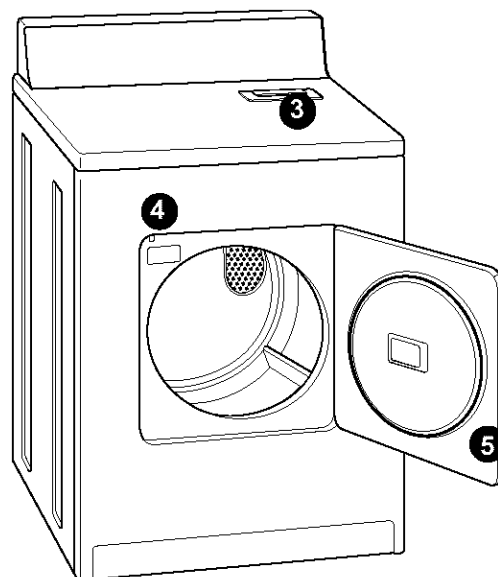

KENMORE EXTRA-LARGE CAPACITY DRYER/SECADORA KENMORE DE CAPACIDAD EXTRAGRANDE

Stock Nos. 64112 (Elec.) & 74112 (Gas)

Features –

Become familiar with all features before using your dryer. Refer to your Owner's Manual for feature details.

- 1 Cycle Selector Control (Timer)
 - AUTO DRY
 - TIMED DRY
 - TOUCH UP
 - AIR DRY
- 2 PUSH TO START Button

- 3 Lint Screen
- 4 Model and Serial No. Plate
- 5 Small Side-Swing Door

Additional Features

- 3 Temperature Settings (in Timer)
- Extra-Large Capacity for your large loads

- 1 Control del selector de ciclos (temporizador)
 - SECADO AUTOMÁTICO
 - SECADO PROGRAMADO
 - RETOQUE
 - SECADO CON AIRE
- 2 Botón de EMPUJE PARA INICIAR

- 3 Filtro de pelusa
- 4 Placa de números de modelo y de serie
- 5 Puerta chica de apertura lateral