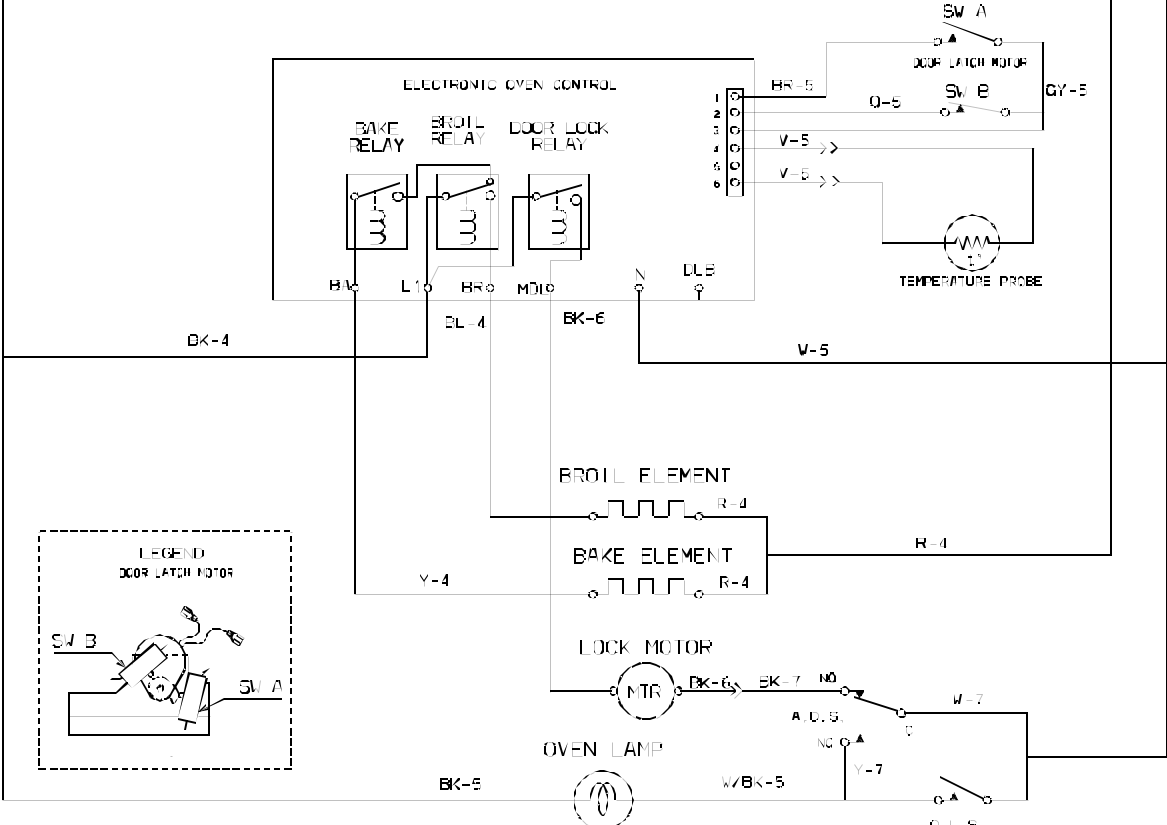

OVEN CIRCUIT / CIRCUIT DU FOUR

SEE LEGEND

WARNING
 DISCONNECT POWER BEFORE SERVICING UNIT.

TRACER WIRE: WIRE COLOR NOTED FIRST, STRIPE NEXT

EXAMPLE: RED WIRE WITH WHITE STRIPE

R/W - 10
 COLOR WIRE NO.

COLOR CODE			
BK	BLACK	P	PINK
BL	BLUE	PR	PURPLE
BR	BROWN	R	RED
C	COPPER	T	TAN
G	GREEN	V	VIOLET
GY	GRAY	W	WHITE
O	ORANGE	Y	YELLOW
Y/Y	YELLOW STRIPE		

NOTE:

- OVEN CONDITION: ALL CONTROLS SET TO "OFF", OVEN DOOR CLOSED.
- "T" THESE COMPONENTS MAY NOT APPEAR ON ALL MODELS.

7	15	200	3122
6	15	125	3173
5	15	150	3321
4	15	150	3321
3	14	150	3321
2	12	150	3321
1	10	150	3321
WIRE NO	GAGE	TEMP °C	UL STYLE

318045304 REV: B